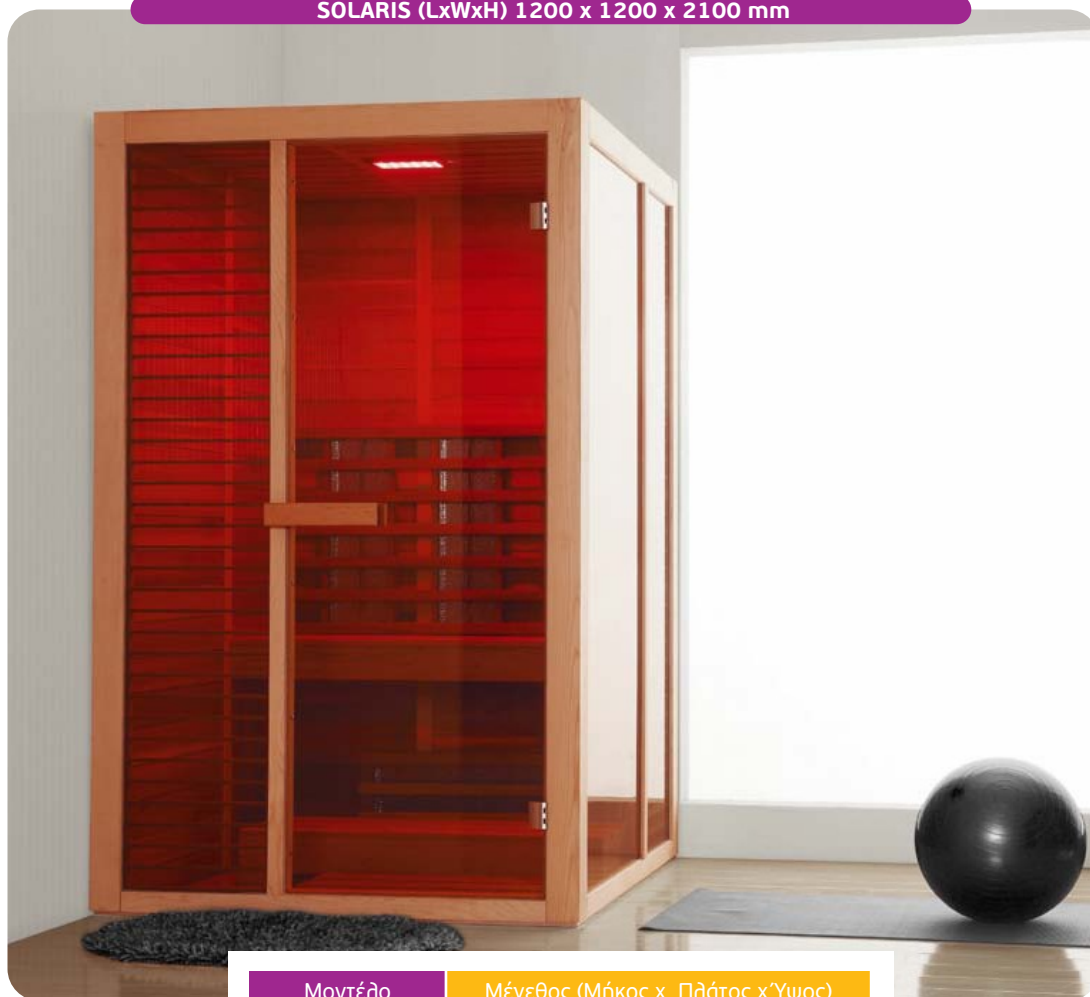

Specifications:

- Infrared sauna for 2 people.
- Material: lump-free red cedar wood.
- 6 mm smoke colour safety-glass door and side panels.
- Computerized control.
- 5 pcs energy-efficient Redlight™ heaters: 1,7 kW/230V.
- Chromotherapy lighting (LED).
- Built-in stereo FM radio.
- Fan.

SOLARIS (LxWxH) 1200 x 1200 x 2100 mm