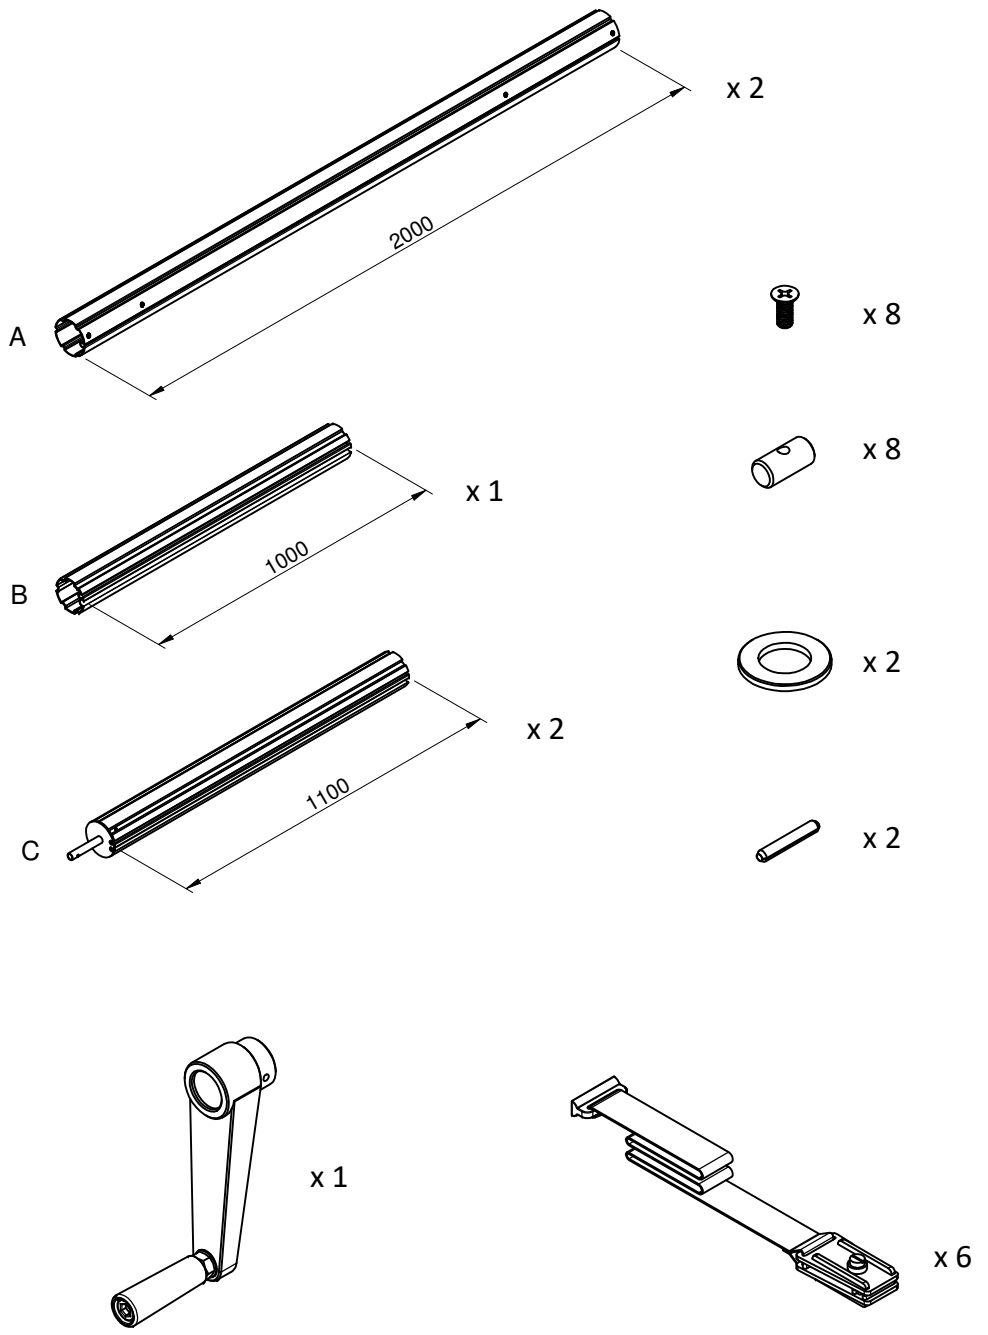

ASSEMBLY INSTRUCTIONS

TELESCOPIC TUBE 4300 - 5700, RTT-570

2

3