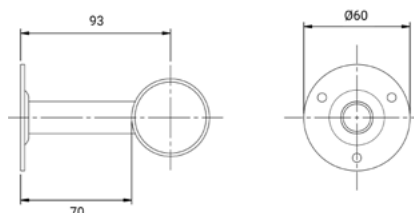

ΚΛΕΙΣΤΑ ΦΡΟΥΣΙΑ-SEALED SUPPORT FITTINGS

Μοντέλο Model	Διάμετρος Pipe diameter	Ανοξείδωτο Stainless steel	Τελείωμα Polish
SFM-321	32,4	AISI-316	Ματ-Mat
SFM-381	38,2	AISI-316	Ματ-Mat
SFM-421	42,0	AISI-316	Ματ-Mat
SFS-321	32,4	AISI-316	Γυαλιστερό-Shinny
SFS-381	38,2	AISI-316	Γυαλιστερό-Shinny
SFS-421	42,0	AISI-316	Γυαλιστερό-Shinny