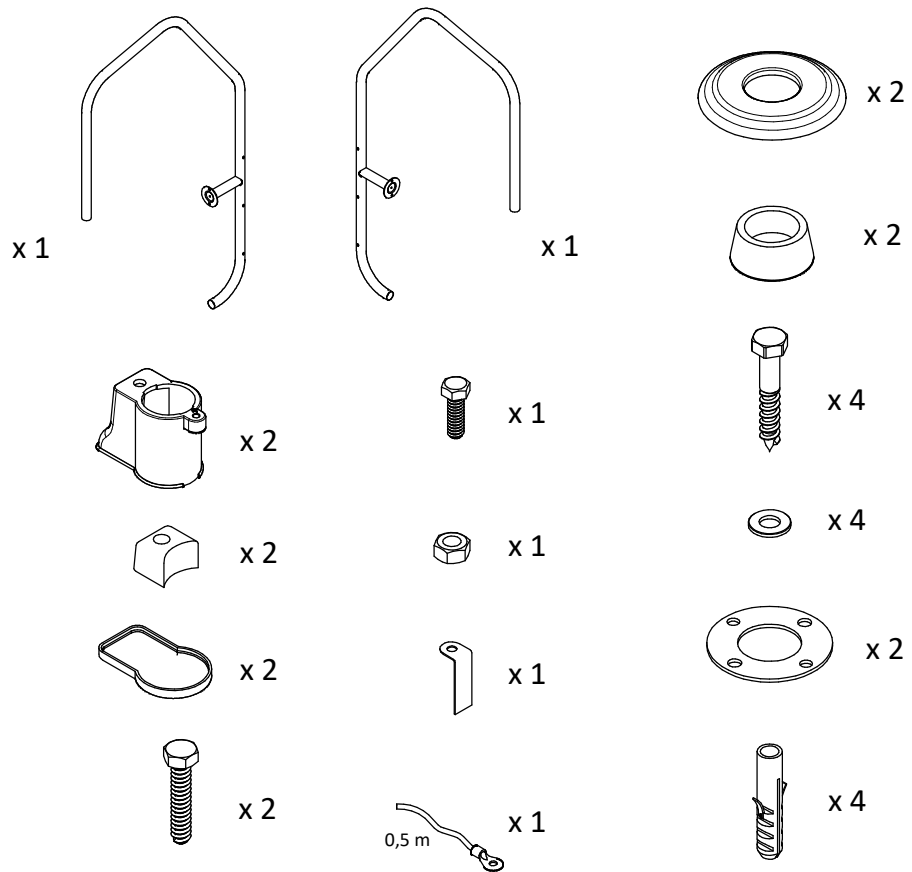

**ASSEMBLY INSTRUCTIONS**  
SPECIAL OVERFLOW PLO/SP-SERIES

|  |     |     |      |
|--|-----|-----|------|
|  | x 1 | x 1 | x 1  |
|  | x 2 | x 3 | x 4  |
|  | x 6 | x 8 | x 10 |

2

3

4

5

6

7

8

9

12

14

13

15