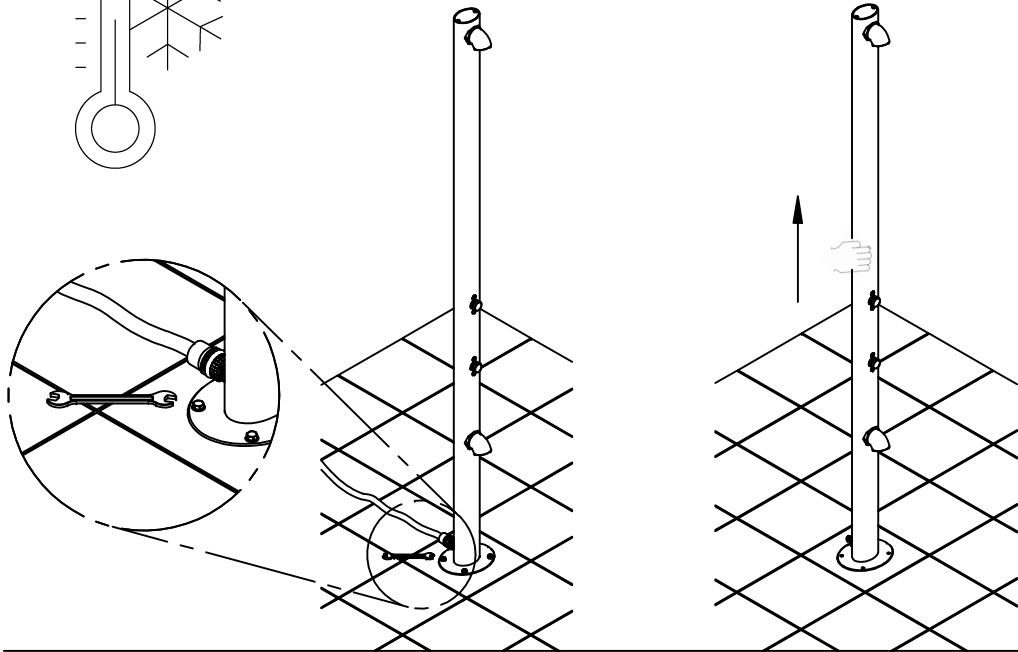

4

5

ASSEMBLY INSTRUCTIONS

OSF-100 SHOWER WITH FEETWASHER &
AUTOMATIC CLOSURE VALVES