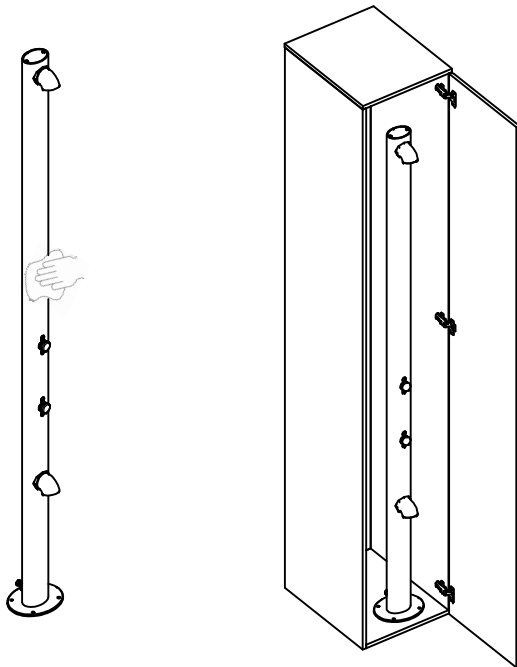

## ASSEMBLY INSTRUCTIONS

OSF-100 SHOWER WITH FEETWASHER &  
AUTOMATIC CLOSURE VALVES

x 1

x 4

x 4

x 4