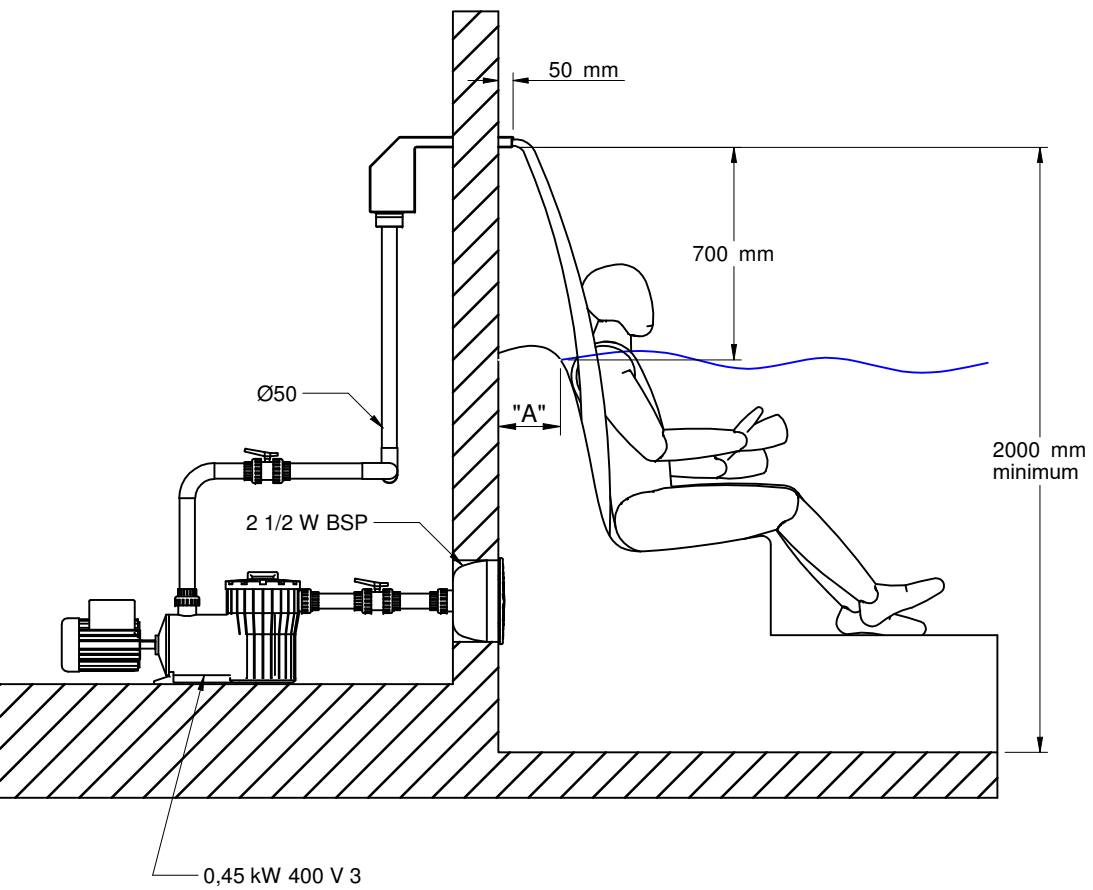

ASSEMBLY INSTRUCTIONS
DECORATIVE WATER CURTAIN HYDRA

HYDRA	"A"
AGH-300	270 mm
AGH-500	250 mm
AGH-1000	260 mm