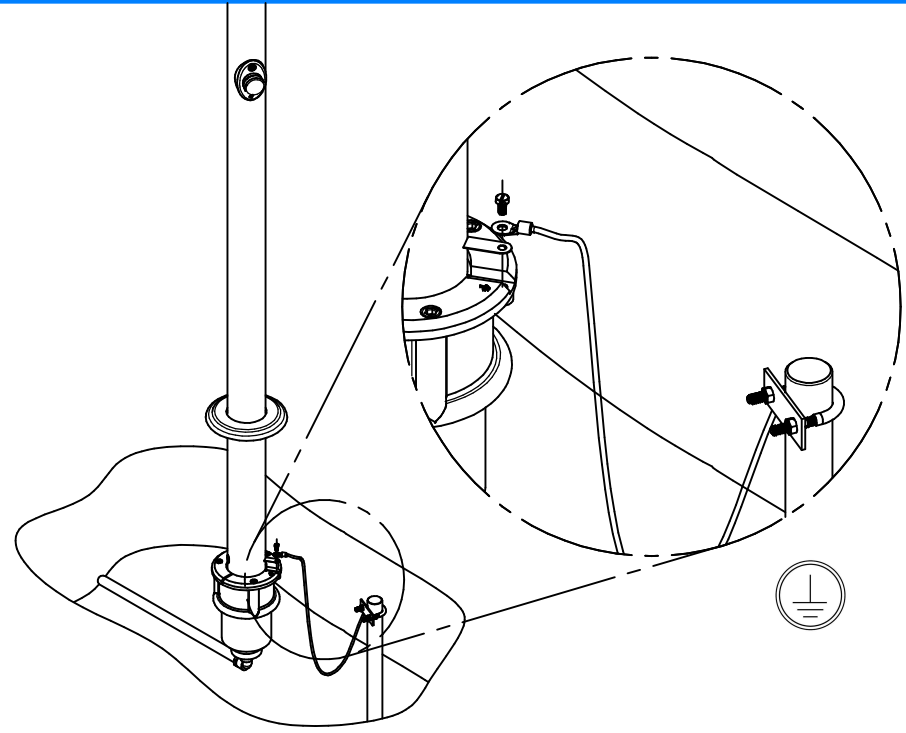

## ASSEMBLY INSTRUCTIONS

AS-200 DOUBLE HEAD SHOWER & AUTOMATIC  
CLOSURE VALVE / ANCHOR SOCKET

1

2

3

4

5

6