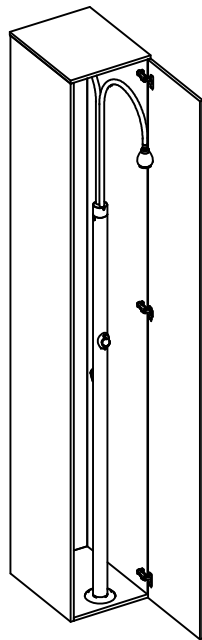

## ASSEMBLY INSTRUCTIONS

AS-200 DOUBLE HEAD SHOWER & AUTOMATIC  
CLOSURE VALVE / ANCHOR SOCKET

1

2

3

4

5

6