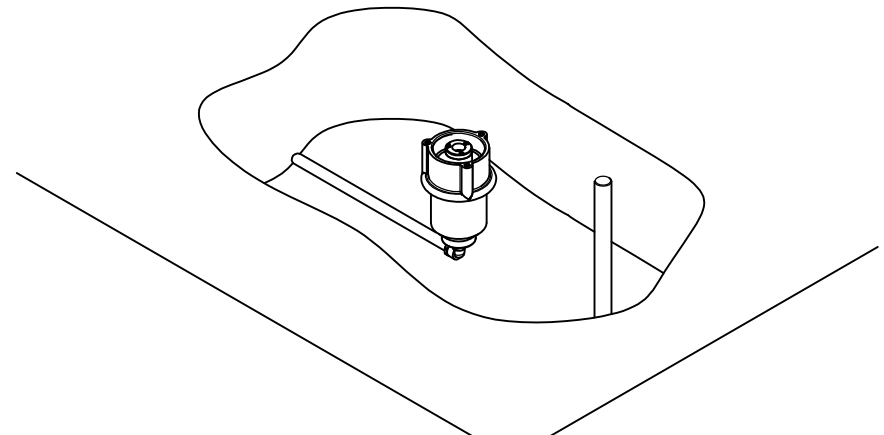

## ASSEMBLY INSTRUCTIONS

AS-200 DOUBLE HEAD SHOWER & AUTOMATIC  
CLOSURE VALVE / ANCHOR SOCKET

1

2

3

4

5

6