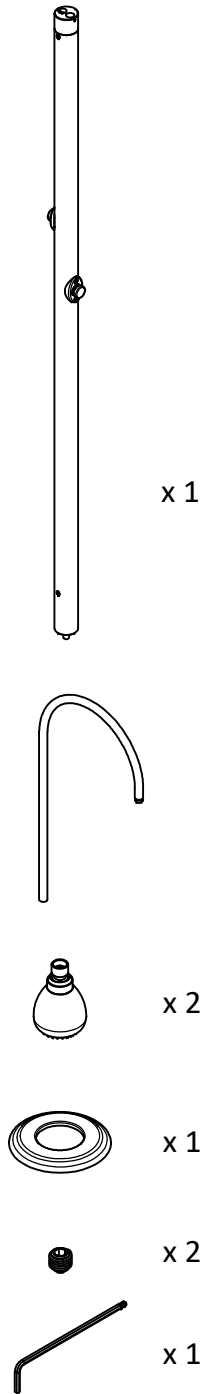

13

14

## ASSEMBLY INSTRUCTIONS

AS-200 DOUBLE HEAD SHOWER & AUTOMATIC  
CLOSURE VALVE / ANCHOR SOCKET

1

2

3

4

5

6

7

8

9

10

11

12