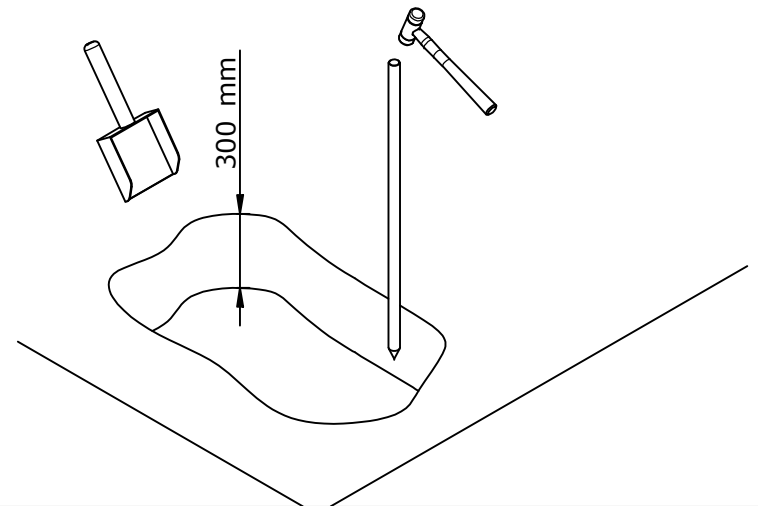

## ASSEMBLY INSTRUCTIONS

AS-200 DOUBLE HEAD SHOWER & AUTOMATIC  
CLOSURE VALVE / ANCHOR SOCKET

1

2

3

4

5

6