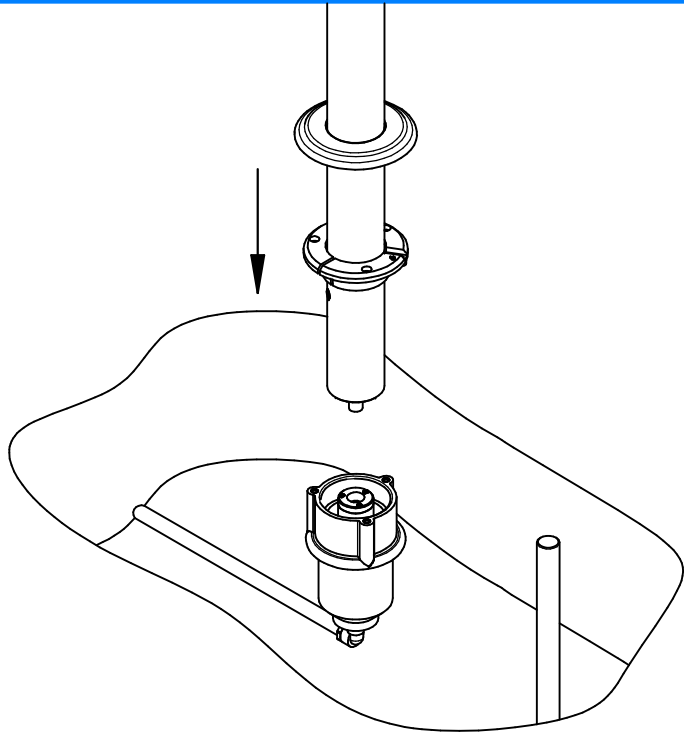

## ASSEMBLY INSTRUCTIONS

AS-200 DOUBLE HEAD SHOWER & AUTOMATIC  
CLOSURE VALVE / ANCHOR SOCKET

1

2

3

4

5

6