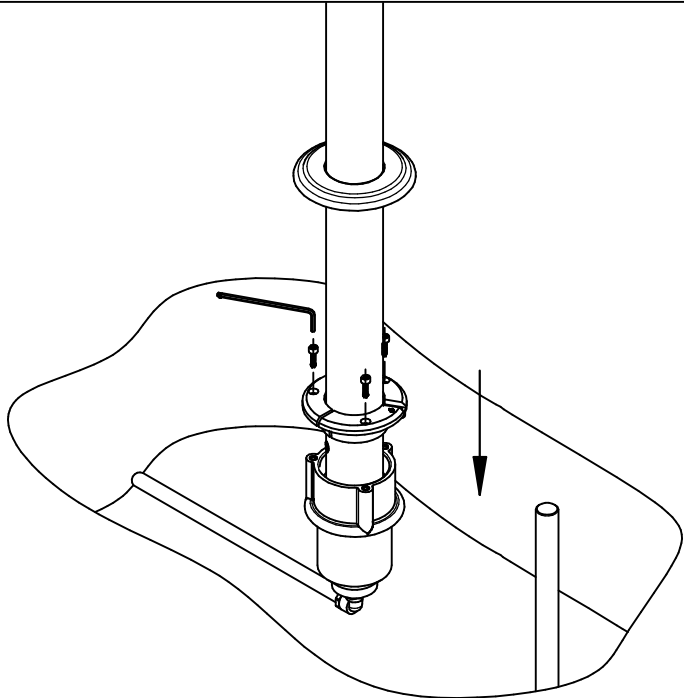

## ASSEMBLY INSTRUCTIONS

AS-200 DOUBLE HEAD SHOWER & AUTOMATIC  
CLOSURE VALVE / ANCHOR SOCKET

1

2

3

4

5

6