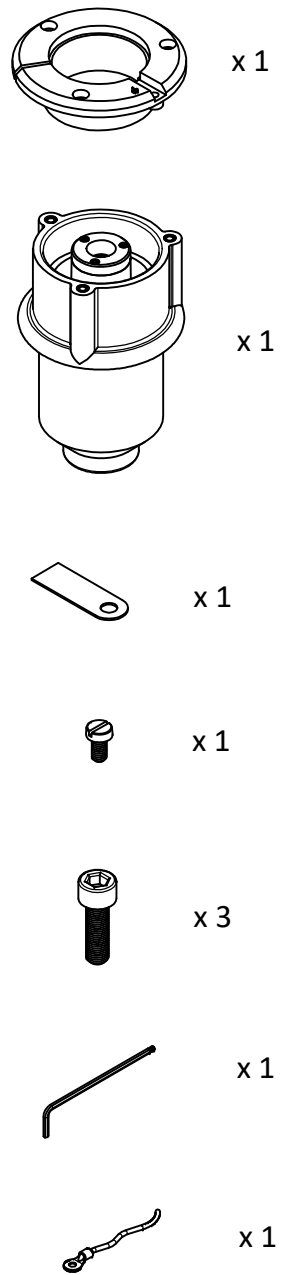

13

14

## ASSEMBLY INSTRUCTIONS

AS-200 DOUBLE HEAD SHOWER & AUTOMATIC  
CLOSURE VALVE / ANCHOR SOCKET

1

2

3

4

5

6

7

8

9

10

11

12