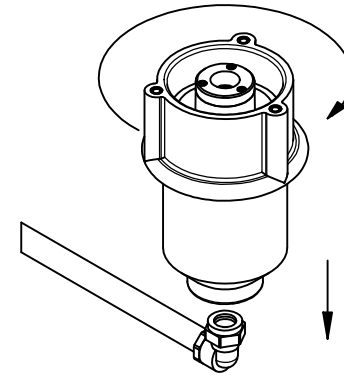

## ASSEMBLY INSTRUCTIONS

AS-200 DOUBLE HEAD SHOWER & AUTOMATIC  
CLOSURE VALVE / ANCHOR SOCKET

1

2

3

4

5

6