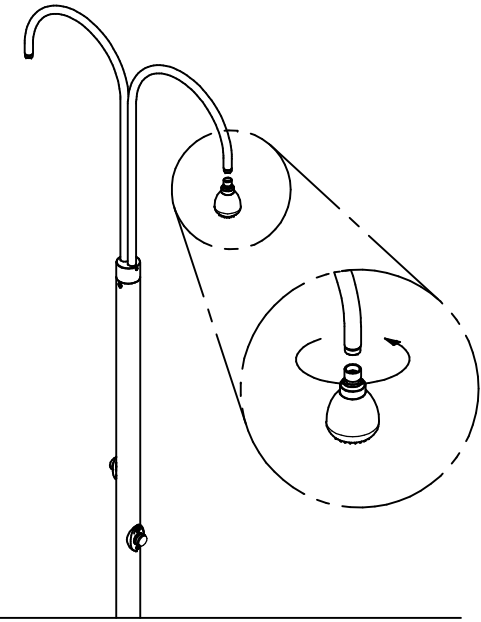

## ASSEMBLY INSTRUCTIONS

AS-200 DOUBLE HEAD SHOWER & AUTOMATIC  
CLOSURE VALVE / ANCHOR SOCKET

1

2

3

4

5

6

7

8

9

10

11

12