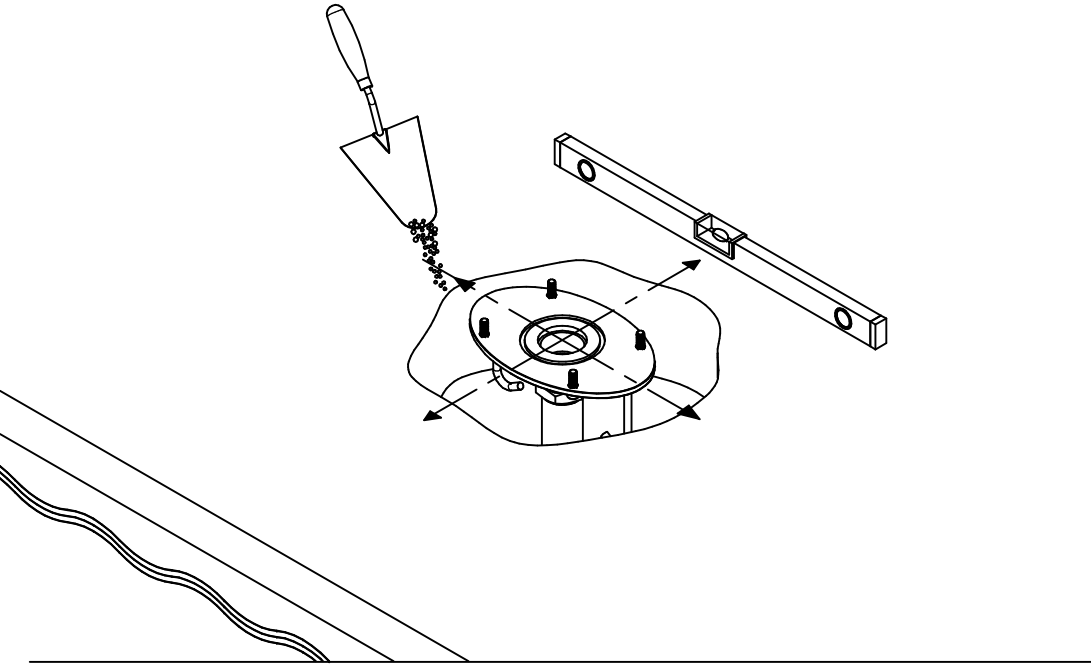

ASSEMBLY INSTRUCTIONS

CANNON JET MILOS (AGM-121) CIRCULAR
NOZZLE / ANCHOR FOR CANNON MILOS

x 1

x 4

x 4

1

2

3