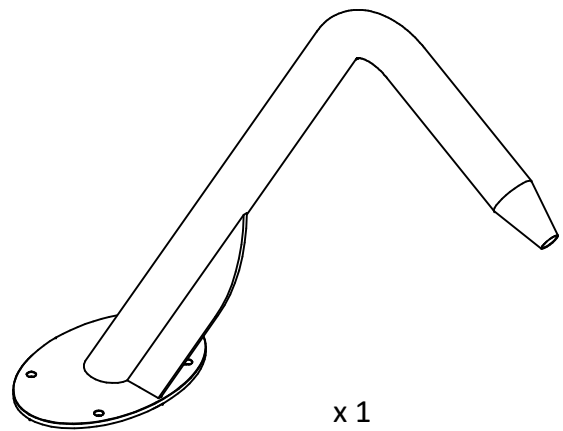

ASSEMBLY INSTRUCTIONS

CANNON JET MILOS (AGM-121) CIRCULAR
NOZZLE / ANCHOR FOR CANNON MILOS

x 1

x 4

x 4

1

2

3