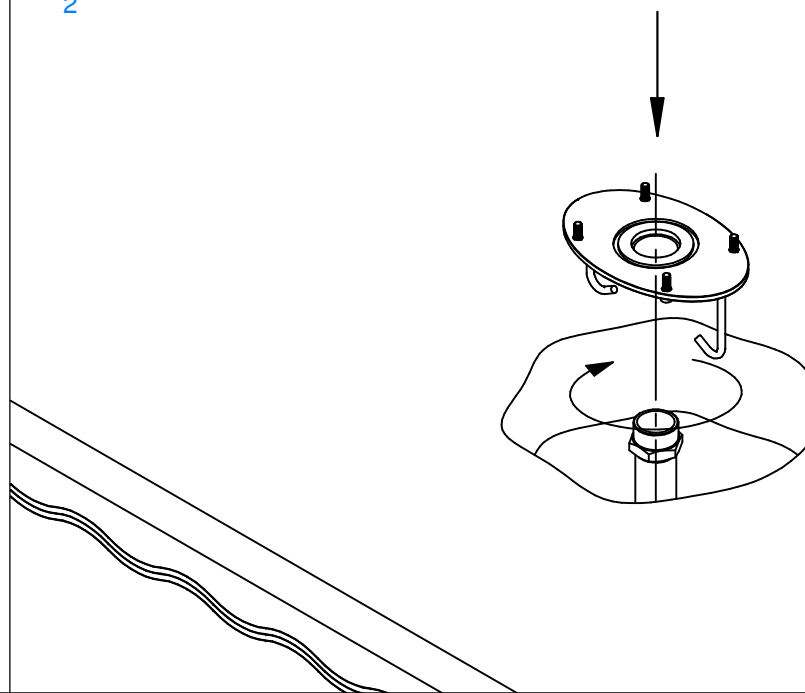

ASSEMBLY INSTRUCTIONS

CANNON JET MILOS (AGM-121) CIRCULAR
NOZZLE / ANCHOR FOR CANNON MILOS

x 1

x 4

x 4

1

2

3