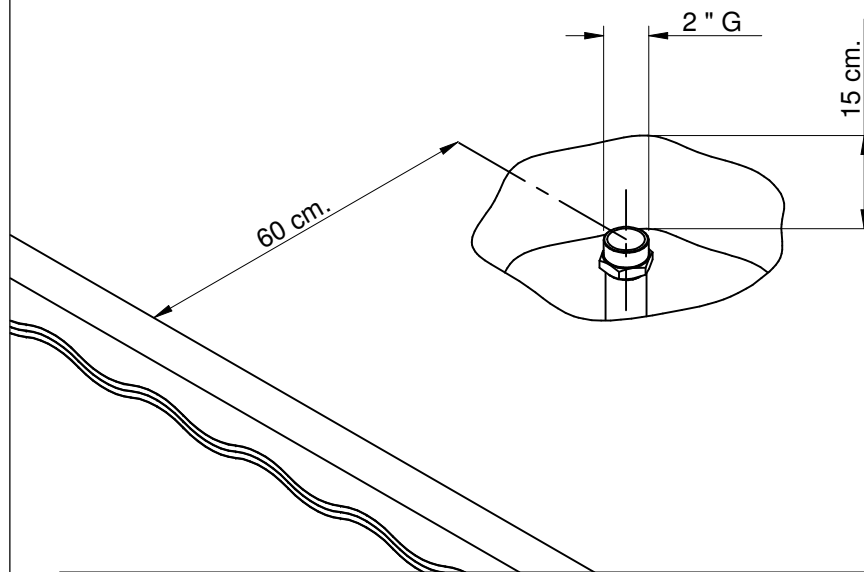

ASSEMBLY INSTRUCTIONS

CANNON JET MILOS (AGM-121) CIRCULAR
NOZZLE / ANCHOR FOR CANNON MILOS

x 1

x 4

x 4

1

2

3

4

5

6

7

8