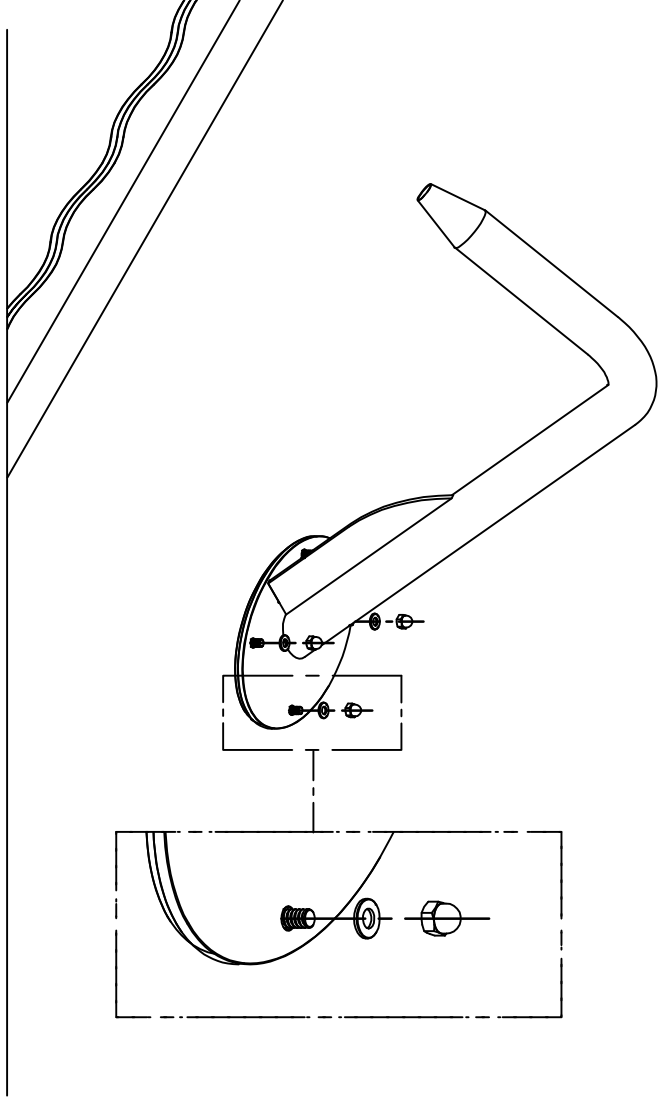

ASSEMBLY INSTRUCTIONS

CANNON JET MILOS (AGM-121) CIRCULAR
NOZZLE / ANCHOR FOR CANNON MILOS

x 1

x 4

x 4

1

2

3

4

5

6

7

8