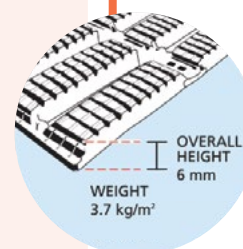

### Specifications:

- Robust, tubular and cushioned flexible grid structure.
- Embossed top surface provides slip resistance.
- One piece, lightweight, format makes it easy to roll up for cleaning.
- Hygienic and extremely hardwearing.
- Provides cushioned-comfort and contours itself to the floor.
- Impervious to most liquids, including acid, oil and alcohol.
- Effective inside & outdoors.
- Height from ground 6 mm.
- Available colours: red (non UV-resistant), blue, green, beige, white, black.

ΑΝΤΙΟΛΙΣΘΗΤΙΚΗ ΙΔΙΟΤΗΤΑ SLIP RESISTANCE	ΞΥΠΟΛΥΤΑ ΠΟΔΙΑ BARE FEET	ΥΓΙΕΙΝΗ HYGIENIC	ΑΠΟΣΤΡΑΓΓΙΣΗ /ΔΙΑΡΡΟΗ DRAINAGE/ SPILLAGE	ΖΕΣΤΑΣΙΑ & ΑΝΕΣΗ WARMTH & COMFORT

Μοντέλο Model	Διαστάσεις Dimensions
FLOORLINE 60	0,60 x 10 m
FLOORLINE 91	0,91 x 10 m