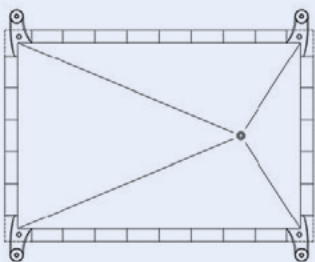

RCS-100 Δεξί skimmer
RCS-100 Right skimmer

LCS-100 Αριστερό skimmer
LCS-100 Left skimmer

Double IN-OUTLET sizes: Our skimmers have the possibility to mount both type of the tube size 50 mm (1½") or 63 mm (2"). You also have the possibility to attach a flow regulator directly on the system. Pre disposition for installation of automatic low level switch and overflow drainage pipe connection.

Why corner: All the dirt, suspended matter and waste tend to stop in corners of a pool. This is logical as in this area there is no movement of the water. By placing the skimmers in the corner we noticeably improve the cleaning effect of the water, and increase the efficiency of the filter and cleanness of the water itself.

Injection in one single piece: Our skimmers are supplied in one whole piece. Therefore eliminating the need of gluing front parts, and/or baskets on site. The installation is rapid and guaranteed thanks to the complete and robust one piece.

LCS-100 Αριστερό skimmer
LCS-100 Left skimmer

RCS-100 Δεξί skimmer
RCS-100 Right skimmer