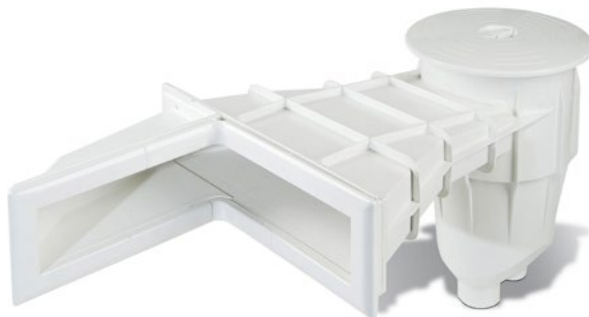

An exclusive and unique design built with state of the art technology, fully injected 100% - one piece body. It is known that all suspended impurities present in water have a tendency to float towards corners and edges, this due to the "vortex" effect of a surface area in water and also due to winds that blow on the water surface itself. Our patented corner Skimmer has a natural funnel design creating a "prime" effect on the water surface thus guaranteeing a much higher capture of suspended matter present on the water surface. This creates a suction effect that drags the impurities towards the skimmer naturally. This product is designed and built to increase the water's level creating a similar effect as an "overflow" pool not obtainable with conventional skimmers presents on the market. This innovative system guarantees not only to look like a conventional overflow pool but also to obtain a more rapid, economical and superior cleanness of the pool water. Supplied with a floater system, it can be installed in any type of pool whether prefabricated or cement type.