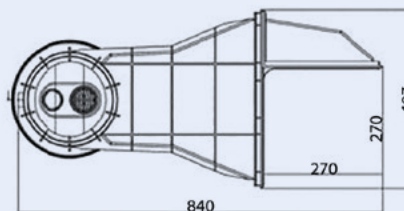

LCS-100 Αριστερό skimmer
LCS-100 Left skimmer