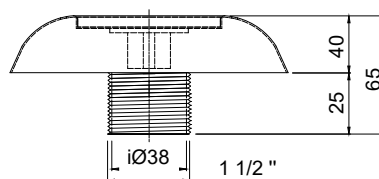

Underwater pool or spa light. Stainless steel (AISI-316) faceplate for wall installation. The faceplate is 195 mm in diameter and has a faceplate thickness of 40 mm. It comes equipped with a resin filled LED bulb of 30W, 25W or 45W in daylight white, warm white, blue or RGB colour, available in 14 illumination programme modes. It should be noted that this particular light is conducive to the establishment of an intimate ambience, since it allows you to control the brightness with the use of a dimmer for daylight white and warm white colour. Manufactured in 1,5" or 2" male thread for screw mounting installation or in 63 mm for push mounting installation. Particularly elegant choice for concrete swimming pools.

**Χαρακτηριστικά:**

- Υλικό: ανοξείδωτο ατσάλι (AISI-316).
- Βαθμός προστασίας: IP68 έως 1 m βάθος.
- Σύνδεση: 63 mm (κουμπωτό) ή 1,5" / 2" αρσενικό σπείρωμα (βιδωτό).
- Χρώμα φωτισμού: daylight white, warm white, μπλε ή RGB.
- Δυνατότητα χρήσης dimmer στον warm white και daylight white φωτισμό.
- 14 προγράμματα φωτισμού.
- 2,5 m καλώδιο H07RN-F, μεγέθους 2x1 mm².
- Πάχος προσώπου: 40 mm.
- Διαστάσεις: Ø 195 x 65 mm.
- Υποβρύχια εγκατάσταση.
- Θέση εγκατάστασης: τοιχία.
- Τύπος πισίνας: σκυροδέματος.
- Ανθεκτικότητα στα χημικά.

Specifications:

- **Material:** stainless steel (AISI-316).
- **IP rating:** IP68 up to a depth of 1 m.
- **Connection:** 63 mm (push mounting) or 1,5" / 2" male thread (screw mounting).
- **Light colour:** daylight white, warm white, blue, or RGB.
- **Dimming ability** for warm white and daylight white illumination.
- **14 illumination programme modes.**
- **2,5 m of H07RN-F, cable size 2x1 mm².**
- **Faceplate thickness: 40 mm.**
- **Dimensions: Ø 195 x 65 mm.**
- **Underwater installation.**
- **Installation position: wall.**
- **Type of pool: concrete.**
- **Chemical resistance.**