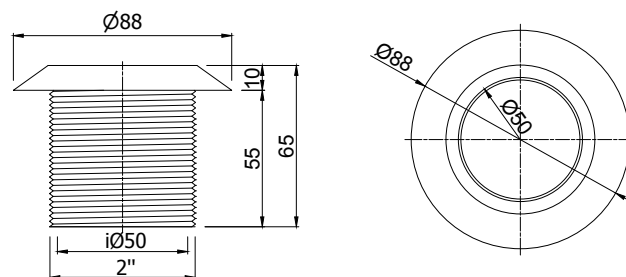

Χαρακτηριστικά:

- Υλικό: πρόσοψη από ανοξείδωτο ατσάλι (AISI-316) & σώμα από λευκό ABS πλαστικό.
- Βαθμός προστασίας: IP68 έως 1 m βάθος.
- Σύνδεση: 63 mm (κουμπωτό) ή 1,5" / 2" αρσενικό σπείρωμα (βιδωτό).
- Χρώμα φωτισμού: daylight white, warm white, μπλε ή RGB.
- Δυνατότητα χρήσης dimmer στον warm white και daylight white φωτισμό.
- 14 προγράμματα φωτισμού.
- 2 m καλώδιο H07RN-F, μεγέθους 2x1 mm².
- Πάχος προσώπου: 10 mm.
- Διαστάσεις: Ø 88 x 65 mm.
- Υποβρύχια εγκατάσταση.
- Θέση εγκατάστασης: τοιχεία/πυθμένας.
- Τύπος πισίνας: σκυροδέματος.
- Ανθεκτικότητα στα χημικά.

Specifications:

- **Material:** stainless steel (AISI-316) front & white ABS plastic body.
- **IP rating:** IP68 up to a depth of 1 m.
- **Connection:** 63 mm (push mounting) or 1,5" / 2" male thread (screw mounting).
- **Light colour:** daylight white, warm white, blue, or RGB.
- **Dimming ability** for warm white and daylight white illumination.
- **14 illumination programme modes.**
- **2 m of H07RN-F, cable size 2x1 mm².**
- **Faceplate thickness:** 10 mm.
- **Dimensions:** Ø 88 x 65 mm.
- **Underwater installation.**
- **Installation position:** wall/bottom.
- **Type of pool:** concrete.
- **Chemical resistance.**