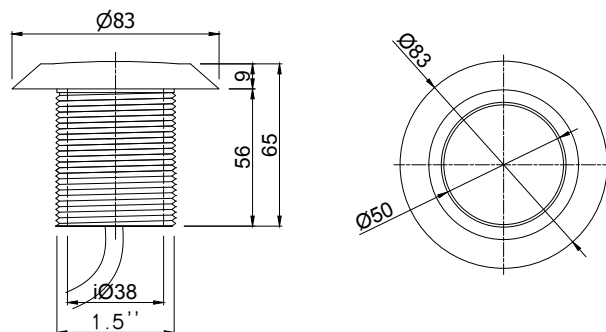

Elegant pool or spa light made of white ABS plastic with a total diameter of 83 mm and a faceplate thickness of 9 mm. It comes equipped with a waterproof resin filled LED bulb of 6W, 8W or 10W in daylight white, warm white, blue or RGB colour. This light is ideal for concrete swimming pools with white equipment and provides vivid illumination that may originate from either the pool bottom or the walls of the pool or spa. Manufactured in 1,5" or 2" male thread for screw mounting installation or in 63 mm for push mounting installation. Dimming ability for daylight white and warm white colour. Finally, it should be noted that this light is characterized by exceptional chemical resistance and UV protection.

**Χαρακτηριστικά:**

- Υλικό: λευκό ABS πλαστικό.
- Βαθμός προστασίας: IP68 έως 1m βάθος.
- Σύνδεση: 63 mm (κουμπωτό) ή 1,5" / 2" αρσενικό σπείρωμα (βιδωτό).
- Χρώμα φωτισμού: daylight white, warm white, μπλε ή RGB.
- Δυνατότητα χρήσης dimmer στον warm white και daylight white φωτισμό.
- 14 προγράμματα φωτισμού.
- 2 m καλώδιο H07RN-F, μεγέθους 2x1 mm².
- Πάχος πρόσωπου: 9 mm.
- Διαστάσεις: Ø 83 x 65 mm.
- Υποβρύχια εγκατάσταση.
- Θέση εγκατάστασης: τοιχεία/πυθμένας.
- Τύπος πισίνας: σκυροδέματος.
- Προστασία UV & ανθεκτικότητα στα χημικά.

Specifications:

- **Material:** white ABS plastic.
- **IP rating:** IP68 up to a depth of 1 m.
- **Connection:** 63 mm (push mounting) or 1,5" / 2" male thread (screw mounting).
- **Light colour:** daylight white, warm white, blue, or RGB.
- **Dimming ability** for warm white and daylight white illumination.
- **14 illumination programme modes.**
- **2 m of H07RN-F, cable size 2x1 mm².**
- **Faceplate thickness:** 9 mm.
- **Dimensions:** Ø 83 x 65 mm.
- **Underwater installation.**
- **Installation position:** wall/bottom.
- **Type of pool:** concrete.
- **UV protection & chemical resistance.**