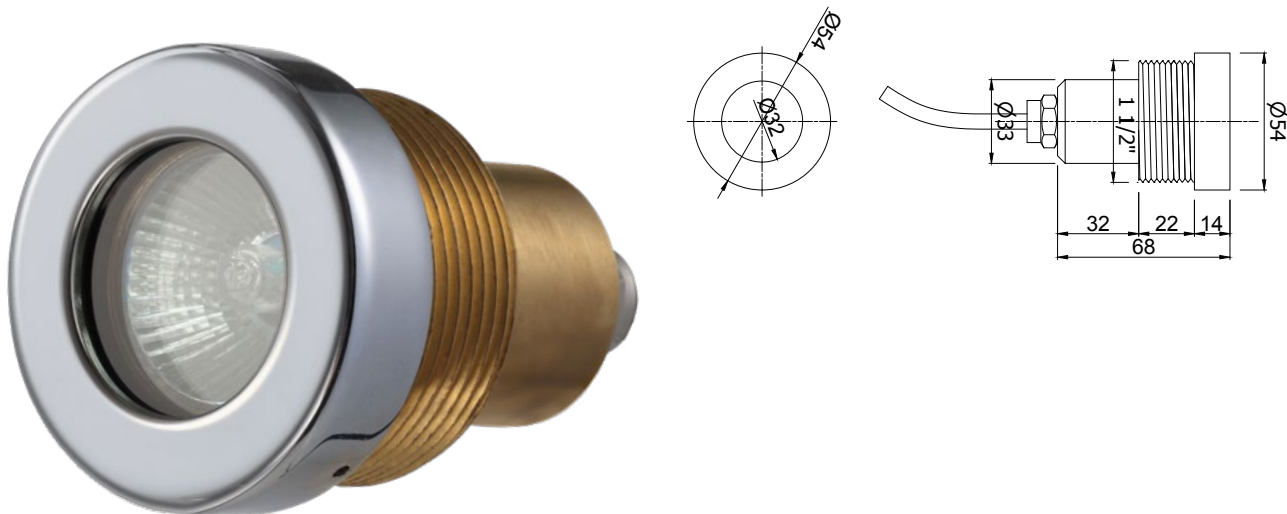

Mini bronze chrome plated underwater pool or spa light with a contemporary glossy finish. It has a 12V-20W or 35W halogen bulb with a bronze fixing nut, while its small size makes it ideal for use as the main source of light in spas. The dimensions are $\varnothing 54 \times 68$ mm. It is chemical resistant and the bulb is protected behind an enduring tempered glass. It comes equipped with an 1" male thread for its installation on the wall or the bottom of a concrete or polyester basin. Finally, it should be noted that a specially designed screw on the faceplate hinders its removal, thus making this light very safe around children.

**Χαρακτηριστικά:**

- Υλικό: επικρωμιωμένος μπρούντζος.
- Φινίρισμα: glossy.
- Βαθμός προστασίας: IP68.
- Σύνδεση: 1" αρσενικό σπείρωμα (βιδωτό).
- Γυαλί ασφαλείας.
- Χρώμα φωτισμού: λευκό.
- 1,65 m καλώδιο H07RN-F, μεγέθους 2x1 mm².
- Πάχος προσώπου: 14 mm.
- Διαστάσεις: $\varnothing 54 \times 68$ mm.
- Υποβρύχια εγκατάσταση.
- Θέση εγκατάστασης: τοιχεία/πυθμένας.
- Τύπος πισίνας: σκυροδέματος/πολυεστερική.

Specifications:

- **Material:** bronze chrome plated.
- **Finish:** glossy.
- **IP rating:** IP68.
- **Connection:** 1" male thread (screw mounting).
- **Safety glass.**
- **Light colour:** white.
- 1,65 m of H07RN-F, cable size 2x1 mm².
- **Faceplate thickness:** 14 mm.
- **Dimensions:** $\varnothing 54 \times 68$ mm.
- **Underwater installation.**
- **Installation position:** wall/bottom.
- **Type of pool:** concrete/polyester.