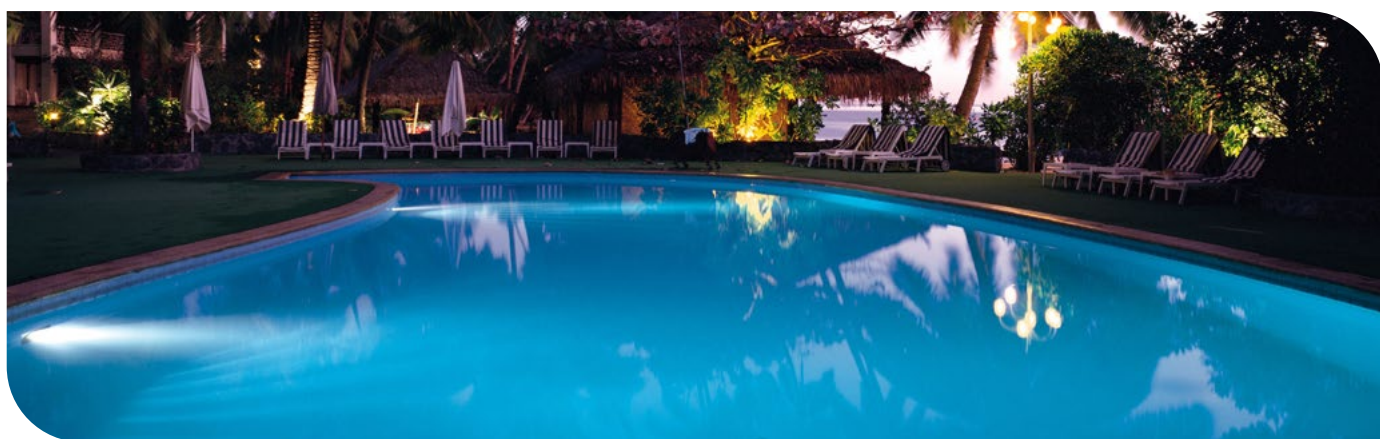

Παρέχεται καλώδιο
Cable included

Αδιάβροχο
Waterproof

Πισίνες σκυροδέματος
Concrete pools

Πολυεστερικές πισίνες
Polyester pools