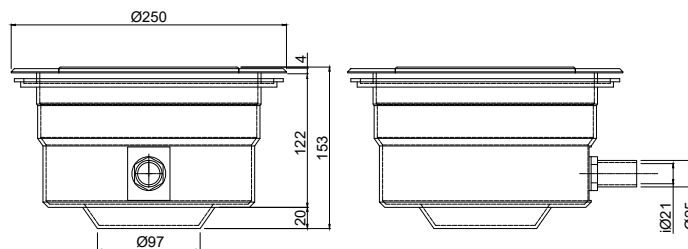

High quality stainless steel (AISI-316) light for concrete or liner structures. It is equipped with a resin filled LED bulb of 90, 324 or 531 LED units that prevent water from infiltrating the light. It is available in cool white or RGB colour in 16 illumination programme modes. Exceptional chemical resistance. The light is 250 mm in diameter and has a faceplate thickness of only 4 mm, making it particularly suitable to any aquatic environment. Wall niche, side cable outlet, screws, flexible conduit hose & underwater cable for wall mounting are included. Exceptional longevity, while the bulb can be changed without removing the water from the structure. It is particularly efficient against penetrating organisms living in the water, corrosion, oxidation or pH fluctuations.

Specifications:

- **Material:** stainless steel (AISI-316) faceplate & ABS or stainless steel (AISI-316) niche.
- **IP rating:** IP68 up to 2 m depth.
- **Installation:** wall niche.
- **Light colour:** cool white or RGB.
- **16 illumination programme modes.**
- **4 m of H07RN-F, cable size 2x1 mm².**
- **1 m of flexible conduit hose.**
- **Faceplate thickness: 4 mm.**
- **Faceplate diameter: Ø 250 mm.**
- **Underwater installation.**
- **Installation position:** wall.
- **Type of pool:** concrete/liner.
- **Corrosion proof and chemical resistance.**
- **Re-bulbing without lowering the water level.**
- **Side cable outlet.**