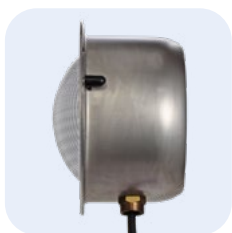

SACQUA SOURCE SA

Εξοπλισμός πισίνας | Swimming pool accessories

Φωτισμός πισίνας και εξοπλισμός
Pool lighting and equipment

IP68

Αδιάβροχο
Waterproof

Μεταβαλλόμενος
φωτισμός
Multicolour

Liner πισίνας
Liner pools

Πισίνας
σκυροδέματος
Concrete pools

ΔΙΑΘΕΣΙΜΕΣ ΦΩΛΙΕΣ
AVAILABLE NICHES

Τεχνικά Χαρακτηριστικά Technical data		Μονόχρωμο Monochrome					Πολύχρωμο Multicolour
Μοντέλο (σκυροδέμα) Model (concrete pools)	Ανοξ. κωνική φωλιά S.S. conical niche	ULPD-2P352-SCWW-S	ULPD-2P252-SCCW-S	ULPD-2P352-SCCW-S	ULPD-2P252-SCB-S	ULPD-2P352-SCB-S	ULPD-2P252-SCM-S
	Ανοξ. στρογγυλή φωλιά S.S. round niche	ULPD-2P352-SRWW-S	ULPD-2P252-SRCW-S	ULPD-2P352-SRCW-S	ULPD-2P252-SRB-S	ULPD-2P352-SRB-S	ULPD-2P252-SRM-S
	ABS στρογγυλή φωλιά ABS round niche	ULPD-2P352-PRWW-S	ULPD-2P252-PRCW-S	ULPD-2P352-PRCW-S	ULPD-2P252-PRB-S	ULPD-2P352-PRB-S	ULPD-2P252-PRM-S
Μοντέλο (liner) Model (liner pools)	ABS κωνική φωλιά ABS conical niche	LPLD-2P352-PCWW-S	LPLD-2P252-PCCW-S	LPLD-2P352-PCCW-S	LPLD-2P252-PCB-S	LPLD-2P352-PCB-S	LPLD-2P252-PCM-S
Χρώμα Colour		Warm White	Cool White	Cool White	Blue	Blue	RGB
Αριθμός led No. of leds		352	252	352	252	352	252
Kelvin		3000-3500 K	6000-6500 K	6000-6500 K	-	-	-
Lumen		1500-1650 lm	1080-1180 lm	1500-1650 lm	216-270 lm	300-350 lm	390-450 lm
Μήκος κύματος μπλε led Blue led wavelength		-	-	-	466 nm	466 nm	-
Ισχύς κατανάλωσης Power consumption		25 W	18 W	25 W	18 W	25 W	18 W
Τάση Voltage		12V-AC, 50/60Hz					
Τύπος/διάμετρος λάμπας Bulb type/diameter		PAR56 LED / 178 mm					
Γωνία ακτινοβολίας Radiation angle		45°	45°	45°	45°	45°	45°
Διάρκεια ζωής Lifespan		50.000 hrs	50.000 hrs	50.000 hrs	50.000 hrs	50.000 hrs	50.000 hrs
Θερμοκρασία λειτουργίας Operating temperature		-20°C έως +80°C -20°C up to +80°C					
Καλώδιο H07RN-F Cable H07RN-F		2,5 m - 2x1 mm²					
Εγκατάσταση Installation		Πισίνας σκυροδέματος/liner Concrete/liner pools