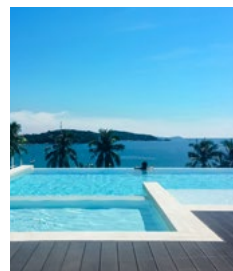

ΔΙΑΘΕΣΙΜΕΣ ΦΩΛΙΕΣ
AVAILABLE NICHES

IP68

Αδιάβροχο
Waterproof

Μεταβλητόμενος
φωτισμός
Multicolour

Liner πισίνας
Liner pools

Πισίνες
σκυροδέματος
Concrete pools

Τεχνικά Χαρακτηριστικά Technical data		Μονόχρωμο Monochrome					Πολύχρωμο Multicolour
Μοντέλο (σκυροδέμα) Model (concrete pools)	Ανοξ. κωνική φωλιά S.S. conical niche	ULPD-1P352-SCWW-S	ULPD-1P252-SCCW-S	ULPD-1P352-SCCW-S	ULPD-1P252-SCB-S	ULPD-1P352-SCB-S	ULPD-1P252-SCM-S
	Ανοξ. στρογγυλή φωλιά S.S. round niche	ULPD-1P352-SRWW-S	ULPD-1P252-SRCW-S	ULPD-1P352-SRCW-S	ULPD-1P252-SRB-S	ULPD-1P352-SRB-S	ULPD-1P252-SRM-S
	ABS στρογγυλή φωλιά ABS round niche	ULPD-1P352-PRWW-S	ULPD-1P252-PRCW-S	ULPD-1P352-PRCW-S	ULPD-1P252-PRB-S	ULPD-1P352-PRB-S	ULPD-1P252-PRM-S
Μοντέλο (liner) Model (liner pools)	ABS κωνική φωλιά ABS conical niche	LPLD-1P352-PCWW-S	LPLD-1P252-PCCW-S	LPLD-1P352-PCCW-S	LPLD-1P252-PCB-S	LPLD-1P352-PCB-S	LPLD-1P252-PCM-S
Χρώμα Colour		Warm White	Cool White	Cool White	Blue	Blue	RGB
Αριθμός led No. of leds		352	252	352	252	352	252
Kelvin		3000-3500 K	6000-6500 K	6000-6500 K	-	-	-
Lumen		1500-1650 lm	1080-1180 lm	1500-1650 lm	216-270 lm	300-350 lm	390-450 lm
Μήκος κύματος μπλε led Blue led wavelength		-	-	-	466 nm	466 nm	-
Ισχύς κατανάλωσης Power consumption		25 W	18 W	25 W	18 W	25 W	18 W
Τάση Voltage		12V-AC, 50/60Hz					
Τύπος/διάμετρος λάμπας Bulb type/diameter		PAR56 LED / 178 mm					
Γωνία ακτινοβολίας Radiation angle		45°	45°	45°	45°	45°	45°
Διάρκεια ζωής Lifespan		50.000 hrs	50.000 hrs	50.000 hrs	50.000 hrs	50.000 hrs	50.000 hrs
Θερμοκρασία λειτουργίας Operating temperature		-20°C έως +80°C -20°C up to +80°C					
Καλώδιο H07RN-F Cable H07RN-F		2,5 m - 2x1 mm²					
Εγκατάσταση Installation		Πισίνες σκυροδέματος/liner Concrete/liner pools					

EXTRAS

Η liner εκδοχή μπορεί προαιρετικά να ενισχυθεί με 18 μπρούτζινα παρεμβύσματα.
The liner version can be optionally equipped with 18 bronze inserts.

RCP-1500: Πίνακας ελέγχου με τηλεχειριστήριο για την εναλλαγή του προγράμματος φωτισμού σε φώτα RGB (βλέπε σελ. 173).

RCP-1500: Control panel with remote control for the exchanging of illumination mode in RGB lights (See page 173).