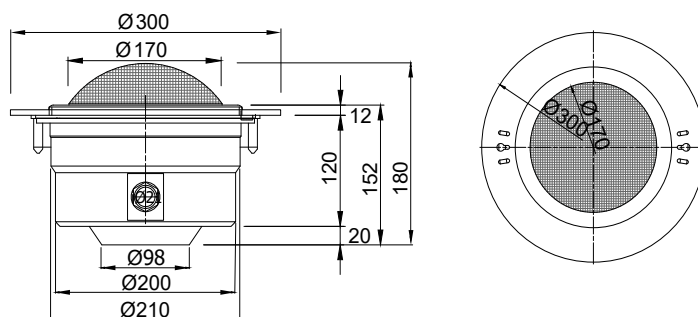

High quality stainless steel (AISI-316) wall mounting pool light bearing a 300W-12V sealed PAR56 bulb in white colour. Its face has an overall diameter of 300 mm and a faceplate thickness of 12 mm. It has a wall niche, flexible conduit hose, and a 2,5 meter long cable. This fixture is available with stainless steel conical niche or with stainless steel round niche. It is also available with ABS plastic niche, making it perfect for lower budget projects (equipped with two bronze inserts). Exceptional chemical resistance and longevity. It is particularly efficient against penetrating organisms living in the water, corrosion, oxidation or pH fluctuations. Designed for concrete or liner pools. The bulb can be changed without removing the water from the structure.

**Specifications:**

- **Material:** stainless steel (AISI-316) faceplate & ABS or stainless steel (AISI-316) niche.
- **IP rating:** IP68.
- **Installation:** wall niche.
- **Light colour:** white.
- **2,5 m cable** H07RN-F cable size 2x4 mm<sup>2</sup>.
- **1 m of flexible conduit hose.**
- **Faceplate thickness:** 12 mm.
- **Faceplate diameter :**  $\varnothing 300$  mm.
- **Underwater installation.**
- **Installation position:** wall.
- **Type of pool:** concrete/liner.
- **Corrosion proof & chemical resistance.**
- **Re-bulbing without lowering the water level.**
- **Side cable outlet.**