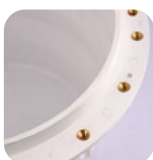

High quality stainless steel (AISI-316) wall mounting pool light bearing a 300W-12V sealed PAR56 bulb in white colour. Its face has an overall diameter of 300 mm and a faceplate thickness of 12 mm. It has a wall niche, flexible conduit hose, and a 2,5 meter long cable. This fixture is available with stainless steel conical niche or with stainless steel round niche. It is also available with ABS plastic niche, making it perfect for lower budget projects (equipped with two bronze inserts). Exceptional chemical resistance and longevity. It is particularly efficient against penetrating organisms living in the water, corrosion, oxidation or pH fluctuations. Designed for concrete or liner pools. The bulb can be changed without removing the water from the structure.

**Specifications:**

- **Material:** stainless steel (AISI-316) faceplate & ABS or stainless steel (AISI-316) niche.
- **IP rating:** IP68.
- **Installation:** wall niche.
- **Light colour:** white.
- **2,5 m cable** H07RN-F cable size 2x4 mm<sup>2</sup>.
- **1 m of flexible conduit hose.**
- **Faceplate thickness:** 12 mm.
- **Faceplate diameter :**  $\varnothing 300$  mm.
- **Underwater installation.**
- **Installation position:** wall.
- **Type of pool:** concrete/liner.
- **Corrosion proof & chemical resistance.**
- **Re-bulbing without lowering the water level.**
- **Side cable outlet.**

**SACQUA SOURCE SA**

Εξοπλισμός πισίνας | Swimming pool accessories

Φωτισμός πισίνας και εξοπλισμός  
Pool lighting and equipment

ΔΙΑΘΕΣΙΜΕΣ ΦΩΛΙΕΣ  
AVAILABLE NICHES

Παρέχεται καλώδιο  
Cable included

Αδιάβροχο  
Waterproof

**+ EXTRAS**

Η liner εκδοχή μπορεί προαιρετικά να ενισχυθεί με 18 μπρούτζινα παρεμβύσματα.  
The liner version can be optionally equipped with 18 bronze inserts.