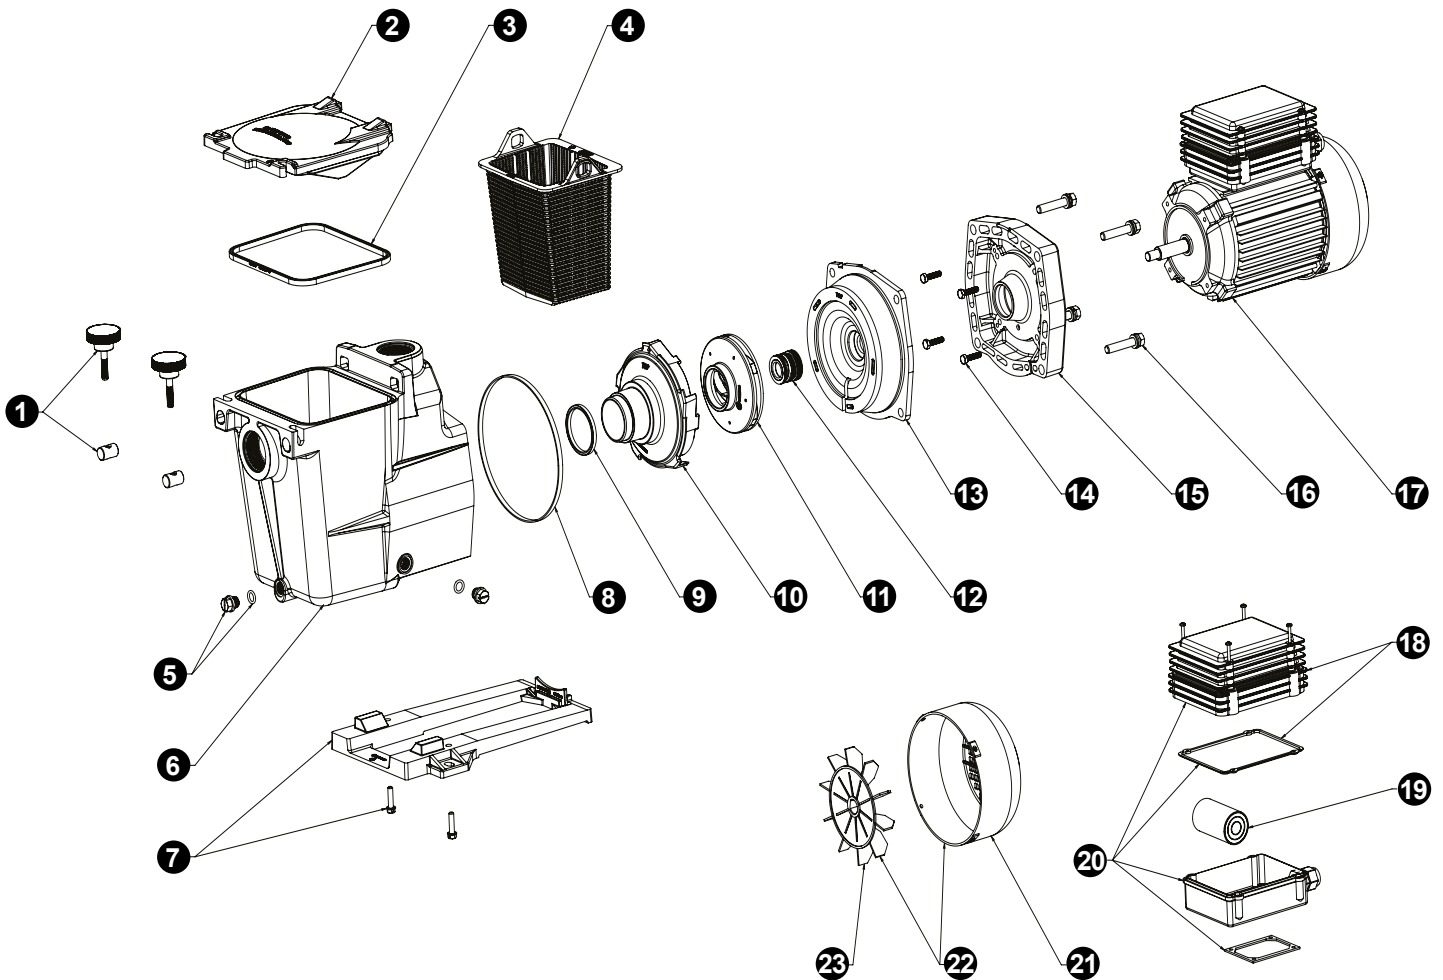

SELF-PRIMING SWIMMING POOL PUMP FOR RESIDENTIAL POOL, SUPER PUMP

HAYWARD

MODELS

- SP1606XW81
- SP1608XW111
- SP1611XW161
- SP2616XW221
- SP2622XW251
- SP1611XW163
- SP2616XW223
- SP2622XW253

No.	Description	Quantity	Code
1	Swivel nut + Hand knob		SPX1600PN
2	Strainer cover		SPX1600D
3	Lid gasket		SPX1600S
4	Strainer basket		SPX1600M
5	Drain Plug		SPX1700FG
6	Pump Housing/Strainer SP1606XW8/SP1608XW11/SP1611XW16		SPX1600AA
	SP2616XW22/SP2622XW25		SPX1620AE
7	Mounting bracket SP1606XW81/SP1608XW111/SP1611XW161/SP2616XW221		SPX2600G1W1
	SP2622XW251		SPX2600G1W
	SP1611XW163/SP2616XW223/SP2622XW253		SPX2600G1W2
8	Housing gasket		SPX1600T
9	Diffuser gasket		SPX1600R
10	Diffuser SP2622XW251/SP2622XW253		SPX1608BEX
	SP1606XW81/SP1608XW111/SP1611XW161/SP2616XW221/ SP1611XW163/SP2616XW223		SPX2600BE
11	Impeller SP1606XW8		SPX2607CEM
	SP1608XW11		SPX2607CEMB
	SP1611XW16		SPX2610CE
	SP2616XW22		SPX2615CE
	SP2622XW25		SPX1622CEX
12	Seal assembly		SPX1600Z2
13	Seal plate SP2622XW251/SP2622XW253		SPX1600EKIT
	SP1606XW81/SP1608XW111/SP1611XW161/SP2616XW221/ SP1611XW163/SP2616XW223		SPX1611E5W
14	Motor cap screw		SPX0125Z4E
15	Motor mounting plate		SPX1600FE5
16	Housing screw		SPX1600Z4KIT
17	Motor SP1606XW81		SPX3005Z1CAEB
	SP1608XW111		SPX3007Z1CAEB
	SP1611XW161		SPX3010Z1CAEB
	SP2616XW221		SPX3015Z1CAEB
	SP2622XW251		SPX3020Z1CAEB
	SP1611XW163		SPX3015Z1CAETB
	SP2616XW223		SPX3015Z1CAETB
	SP2622XW253		SPX3020Z1CAETB
18	Junction box (Cover + gasket)		SPX3000Z1CCG
19	Capacitor SP1606XW81/SP1608XW111/SP1611XW161		SPX3000Z1CCA1
	SP2616XW221		SPX3000Z1CCA2
	SP2622XW251		SPX3000Z1CCA3
20	Junction box assembly		SPX3000Z1CWBG
21	Fan cover SP1606XW81/SP1608XW111/SP1611XW161/SP2616XW221		SPX3000Z1CEC1
	SP1611XW163/SP2616XW223/SP2622XW253		SPX3000Z1CEC2
	SP2622XW251		SPX3000Z1CEC3
22	Fan cover + Fan SP1606XW81/SP1608XW111/SP1611XW161/SP2616XW221		
	SP1611XW163/SP2616XW223/SP2622XW253		
	SP2622XW251		
23	Fan SP1606XW81/SP1608XW111/SP1611XW161/SP2616XW221		SPX3000Z1CF1
	SP1611XW163/SP2616XW223/SP2622XW253		SPX3000Z1CF2
	SP2622XW251		SPX3000Z1CF3
	Slinger		SPX0125FS2