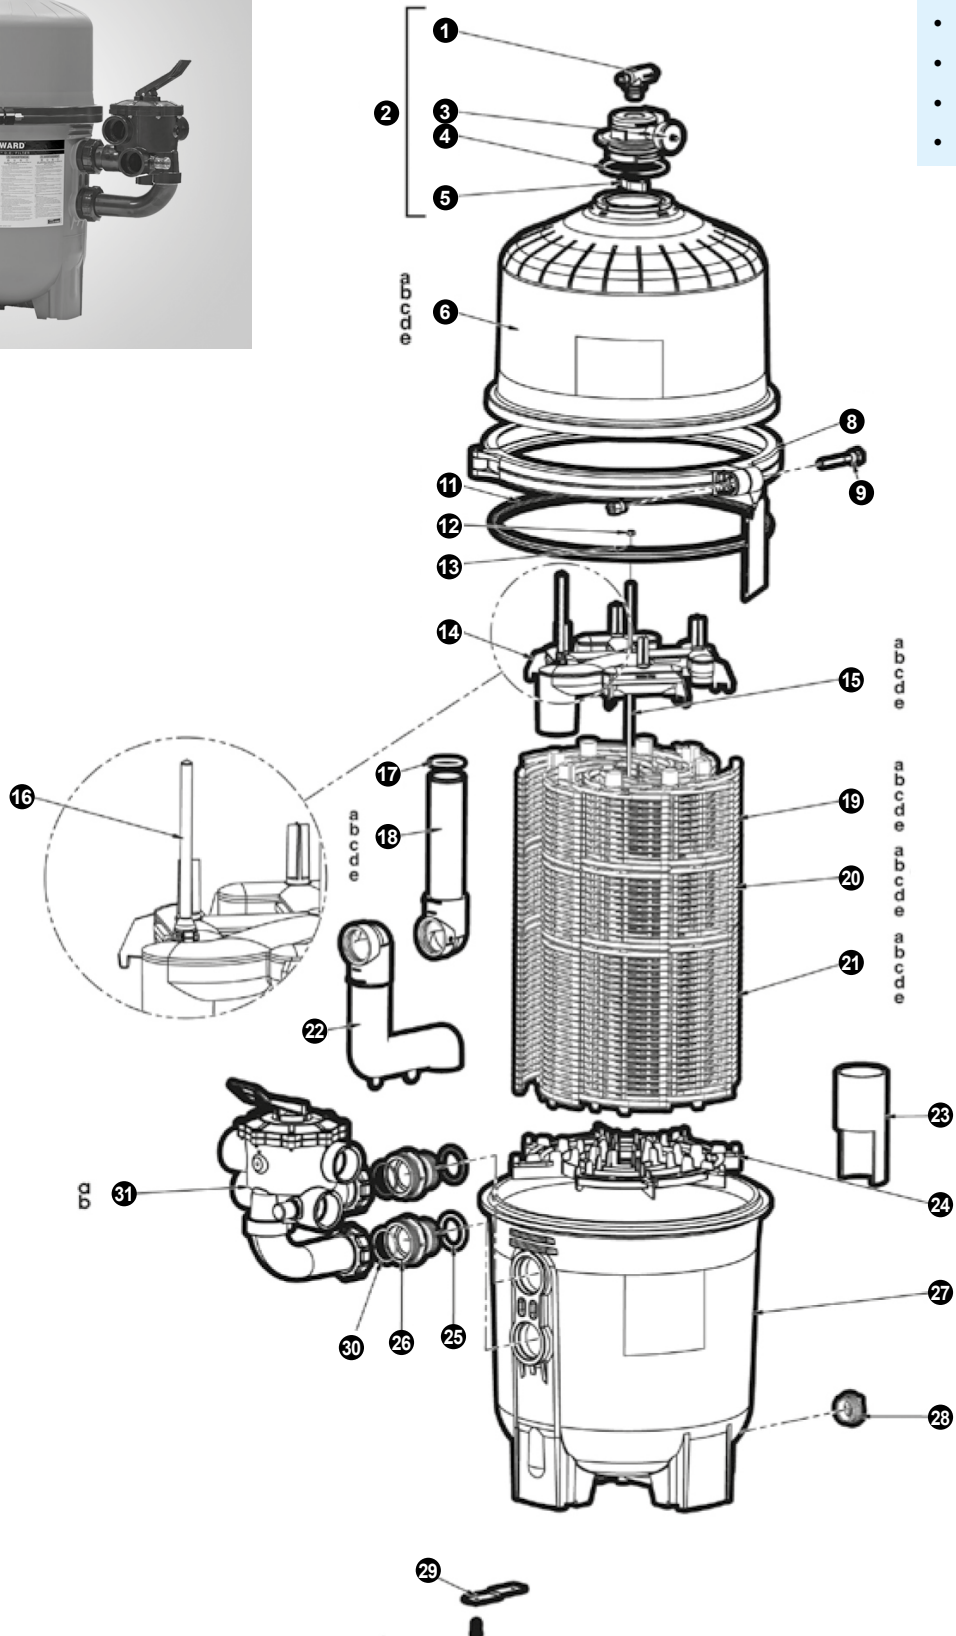

D.E. FILTER PRO GRID

HAYWARD

MODELS

- DE2420EURO
- DE3620EURO
- DE4820EURO
- DE6020EURO
- DE7220EURO

No.	Description	Quantity	Code
1	Air Relief Assembly with O'Ring	1	CCX1000V
2	Manual Air relief assembly	1	DEX2420MAR2
3	Pressure Gauge	1	ECX2712B1
4	O'Ring KIT	1	DEX2420Z8A
5	Adapter Nut	1	CCX1000N
6a	Filter Head	1	DEX2420BTC
6b	Filter Head	1	DEX3620BTC
6c	Filter Head	1	DEX4820BTC
6d	Filter Head	1	DEX6020BTC
6e	Filter Head	1	DEX7220BTC
8	Clamp assembly with spring assembly	1	DEX2421JKIT
9	Sleeve nut Assembly	1	DEX2421J2
11	Filter Tank O'Ring	1	DEX2422Z2
12	Retainer Nut, 5/16, 18	1	ECX176865
13	Washer 5/16	2	ECX1109S
14	Top Collector Manifold	1	DEX2400C
15a	Retainer Rod	1	DEX2400R
15b	Retainer Rod	1	DEX3600R
15c	Retainer Rod	1	DEX4800R
15d	Retainer Rod	1	DEX6000R
15e	Retainer Rod	1	DEX7200R
16	Flex Air relief Assembly	1	DEX2400CR
17	Outlet Elbow O'Ring	1	DEX2400Z5
18a	Outlet Elbow	1	DEX2420EA*
18b	Outlet Elbow	1	DEX3620EA
18c	Outlet Elbow	1	DEX4820EA
18d	Outlet Elbow	1	DEX6020EA*
18e	Outlet Elbow	1	DEX7220EA
19b	Filter Element Cluster Ass'y (Complete set of elements, collector, locator, etc.)	1	DEX3600DC
19c	Filter Element Cluster Ass'y (Complete set of elements, collector, locator, etc.)	1	DEX4800DC
19d	Filter Element Cluster Ass'y (Complete set of elements, collector, locator, etc.)	1	DEX6000DC
19e	Filter Element Cluster Ass'y (Complete set of elements, collector, locator, etc.)	1	DEX7200DC
20a	Filter Element	7	DEX2400DA
20b	Filter Element	7	DEX3600DA
20c	Filter Element	7	DEX4800DA
20d	Filter Element	7	DEX6000DA
20e	Filter Element	7	DEX7200DA
21a	Short Filter Element	1	DEX2400DS
21b	Short Filter Element	1	DEX3600DS
21c	Short Filter Element	1	DEX4800DS
21d	Short Filter Element	1	DEX6000DS
21e	Short Filter Element	1	DEX7200DS
22	Inlet Diffuser	1	DEX2420GA
23	Element Spacer (DE 2400 only)	1	DEX2420T
24	Filter Element Locator	1	DEX2400H
25	O'Ring	2	SX0220Z2
26	Bulkhead Fitting	2	DEX2420F
27	Filter Body	1	DEX2420ATC
28	Drain Plug with O'Ring	1	SP1022C
29	Strap Kit (includes: 2 straps, 2 screws, optional)	1	DEX2420DCKIT
30	Valve O'Ring (x2)	1	SX200Z4PAK2
31a	VariFlo™ Valve assembly-11/2 BSP	1	SP0710XR50E
31b	VariFlo™ Valve assembly- 2 BS	1	SP0715XR50E