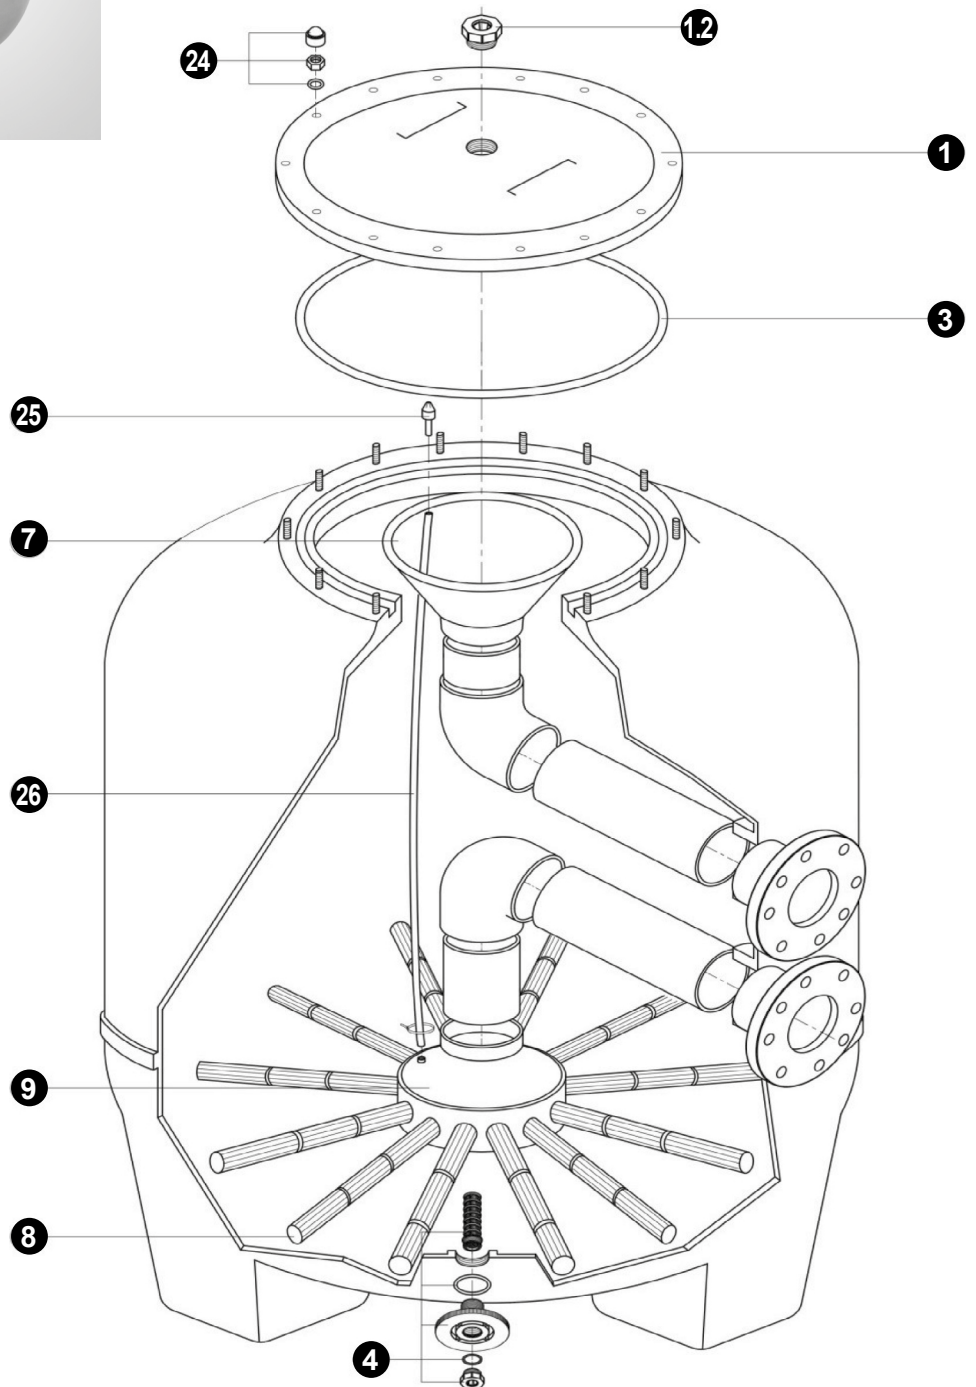

POLYESTER SAND FILTER FOR COMMERCIAL POOLS, MALAGA SERIES

KRIPSOL

MODELS

- BM 950 (HCFM37752LVA)
- BM 1100 (HCFM43902LVA)
- BM 1200 (HCFM47902LVA)
- BM 1400 (HCFM551102LVA)

No.	Description	Quantity	Code	Part no.
1+ 1.2 + 3	Lid	1	500321000101	RCFI0001.01R
1.2	Air relief cap	2	500321111200	RCFI1112.00R
3	Lid O'Ring	2	500201031100	RFD0103.11R J
4	Drain kit	1	500202011000	RCFI0004.00R
7	Open Diffuser Ø75 mm	1	500321000701	RCFI0007.01R
	Open Diffuser Ø90 mm	1	500321000701	RCFI0007.01R
	Open Diffuser Ø110 mm	1	500321000703	RCFI0007.03R
8	Lateral for Ø950	2	500201111000	RCFI0008.04R
	Lateral for Ø1100	2	500201121000	RCFI0008.05R
	Lateral for Ø1200	2	500201131000	RCFI0008.06R
	Lateral for Ø1400	2	500201141000	RCFI0008.08R
9	Lateral Holder for Ø950	1	500203010000	RCFI0009.00R
	Lateral Holder for Ø1100 - 1400	1	500203020100	RCFI0009.01R
24	Lid nuts kit	14	500321002400	RCFI0024.00R
25+26	Air relief kit	1	500321002500	RCFI0025.00R