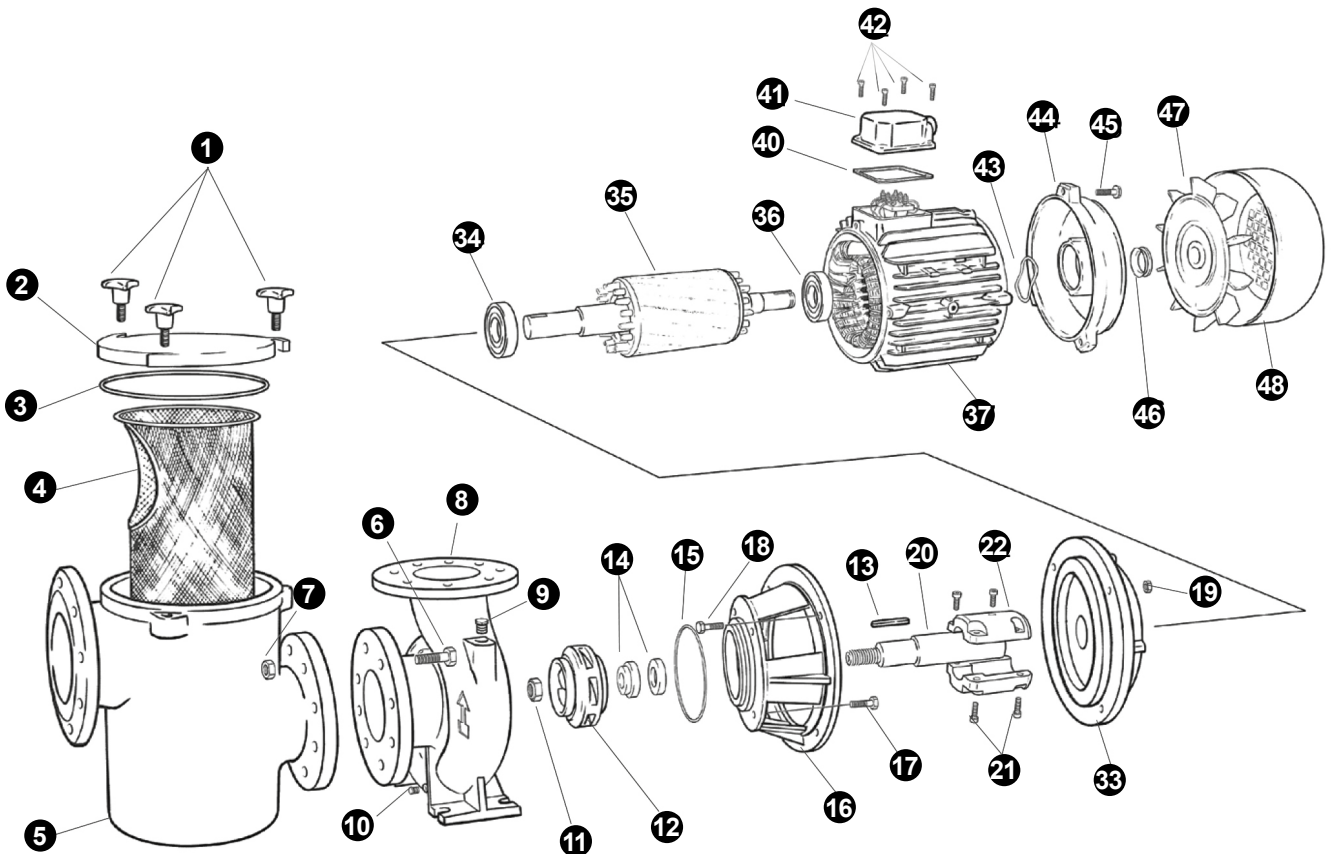

CAST BRONZE CENTRIFUGAL COMMERCIAL POOL PUMP 2.850 RPM, BR SERIES

**ACQUASOURCE
PRODUCTION**

MODELS

- BR-300
- BR-400
- BR-550
- BR-551
- BR-750
- BR-1000
- BR-1250
- BR-1500

No.	Description
1	Pre-filter handle
2	Pre-filter inspection cover
3	Inspection cover seal
4	Pre-filter basket
5	Pre-filter
6	Pre-filter body bolt
7	Pre-filter body nut
8	Pump body
9	Filling bolt
10	Emptying bolt
11	Impeller nut
12	Impeller
13	Pin
14	Mechanical seal
15	Pump body O'Ring
16	Motor pump support
17	Body support bolt
18	Motor support bolt
19	Motor support nut for bolt
20	Pump shaft
21	Coupling allen bolt
22	Coupling
33	Front motor cover
34	Front bearing
35	Rotor shaft
36	Rear bearing
37	Stator with housing
40	Junction cover seal
41	Junction cover
42	Junction cover bolt
43	Lasaje washer
44	Motor rear cover
45	Rear cover bolt
46	Motor rear cover retainer
47	Ventilator
48	Ventilator cover