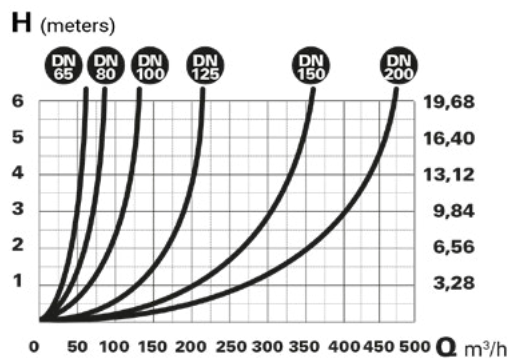

Μοντέλο Model	Περιγραφή Description	Dn	Pt	De	Ds	A	B	C	D	He	Hs	Ø T	Τρύπες Holes
IP-65/65	Cast-iron prefilter DN65	65	145	185	185	380	260	415	360	250	120	18	4
IP-80/80	Cast-iron prefilter DN80	80	160	200	200	380	260	415	360	250	120	18	4
IP-100/100	Cast-iron prefilter DN100	100	180	220	220	380	260	415	360	270	155	18	8
IP-125/125	Cast-iron prefilter DN125	125	210	250	250	380	260	415	360	270	155	18	8
IP-150/150	Cast-iron prefilter DN150	150	240	285	285	460	340	555	500	380	190	22	8
IP-200/200	Cast-iron prefilter DN200	200	295	340	340	460	340	555	500	380	190	22	8
BP-65/65	Cast-bronze prefilter DN80	65	145	185	185	380	260	415	360	250	120	18	4
BP-80/80	Cast-bronze prefilter DN80	80	160	200	200	380	260	415	360	250	120	18	4
BP-100/100	Cast-bronze prefilter DN100	100	180	220	220	380	260	415	360	270	155	18	8
BP-125/125	Cast-bronze prefilter DN125	125	210	250	250	380	260	415	360	270	155	18	8
BP-150/150	Cast-bronze prefilter DN150	150	240	285	285	380	340	555	500	380	190	22	8
BP-200/200	Cast-bronze prefilter DN200	200	295	340	340	460	340	555	500	380	190	22	8