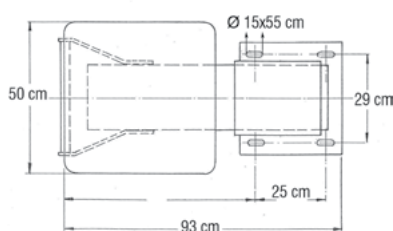

Starting diving board for competition swimming pools, available in 400 mm or 700 mm height featuring a single step. The body is made of corrosion resistant stainless steel AISI-316 and its platform - 50 x 50 cm top designed to provide added stability for fast and secure takeoffs - is made of polyester mixed with fiberglass for extra durability. Due to its adjustable platform, it can be also set in a slightly different position (200 mm front/back). Front hand grip for the swimmer, platform under special "sand finish" construction to effect an anti-slipping surface of superior traction and performance, and light blue colour. Installation anchor and chemical upat-connections are included.

Χαρακτηριστικά:

- Ανοξείδωτο ατσάλι AISI-316.
- Αντιολισθητική πλατφόρμα.
- Διαφορετικά μεγέθη: 400 mm & 700 mm.
- Νούμερα στις 4 πλευρές.

Specifications:

- **Stainless steel AISI-316.**
- **Anti-slipping platform.**
- **Different heights: 400 mm & 700 mm.**
- **Numbers on 4 sides.**

SDB-400

SDB-700

Μοντέλο Model	Περιγραφή Description
SDB-400	Βατήρας εκκίνησης 400 mm ύψος Starting diving board 400 mm height
SDB-700	Βατήρας εκκίνησης 700 mm ύψος Starting diving board 700 mm height