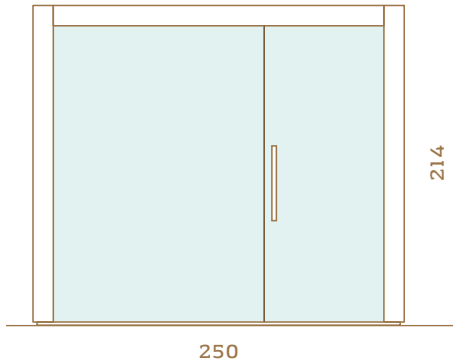

Συνιστάται για 5-6 άτομα.
Recommended for 5-6 people.

Συνιστάται για 4-5 άτομα.
Recommended for 4-5 people.

Συνιστάται για 3-4 άτομα.
Recommended for 3-4 people.