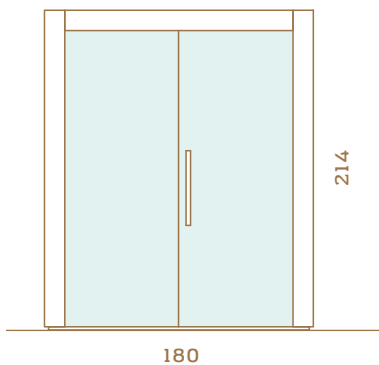

Συνιστάται για 5-6 άτομα.
Recommended for 5-6 people.

Συνιστάται για 4-5 άτομα.
Recommended for 4-5 people.

Συνιστάται για 3-4 άτομα.
Recommended for 3-4 people.

Συνιστάται για 2-3 άτομα.
Recommended for 2-3 people.

Συνιστάται για 2 άτομα.
Recommended for 2 people.