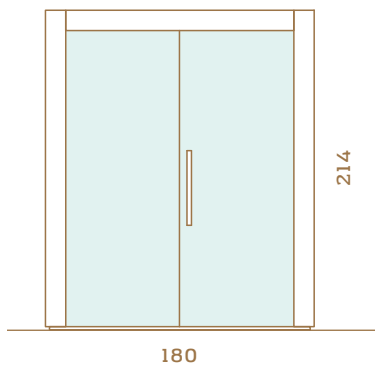

Συνιστάται για 5-6 άτομα.
Recommended for 5-6 people.

Συνιστάται για 4-5 άτομα.
Recommended for 4-5 people.

Συνιστάται για 3-4 άτομα.
Recommended for 3-4 people.

Συνιστάται για 2-3 άτομα.
Recommended for 2-3 people.

Συνιστάται για 2 άτομα.
Recommended for 2 people.