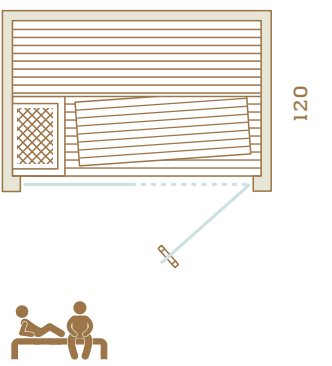

Συνιστάται για 5-6 άτομα.
Recommended for 5-6 people.

Συνιστάται για 4-5 άτομα.
Recommended for 4-5 people.

Συνιστάται για 3-4 άτομα.
Recommended for 3-4 people.

Συνιστάται για 2-3 άτομα.
Recommended for 2-3 people.

Συνιστάται για 2 άτομα.
Recommended for 2 people.