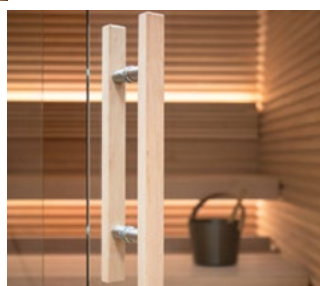

SACQUA SOURCE SA

Wellness

Κλασική Σάουνα
Traditional Saunas

Διαστάσεις (cm) Dimensions (cm)	Θερμαντήρας 4,5 kW Heater 4,5 kW		Θερμαντήρας 6,0 kW Heater 6,0 kW		Θερμαντήρας 9,0 kW Heater 9,0 kW	
	120x180	150x180	150x200	200x200	200x250	
Aspen/Alder timber	✓	✓	✓	✓	✓	
Thermo-aspen timber	✓	✓	✓	✓	✓