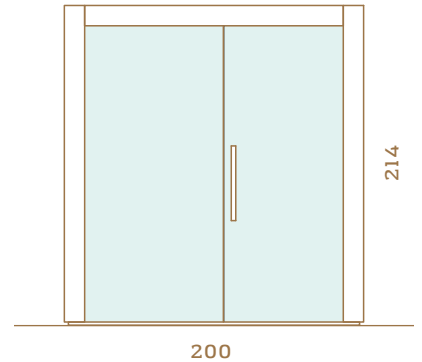

Συνιστάται για 5-6 άτομα.
Recommended for 5-6 people.

Συνιστάται για 4-5 άτομα.
Recommended for 4-5 people.

Συνιστάται για 3-4 άτομα.
Recommended for 3-4 people.