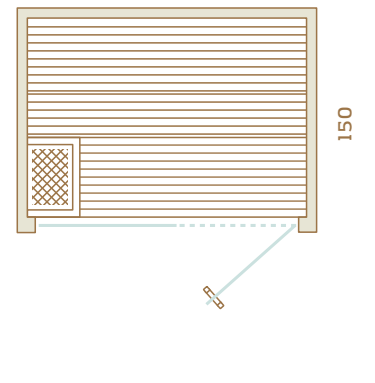

Συνιστάται για 5-6 άτομα.
Recommended for 5-6 people.

Συνιστάται για 4-5 άτομα.
Recommended for 4-5 people.

Συνιστάται για 3-4 άτομα.
Recommended for 3-4 people.