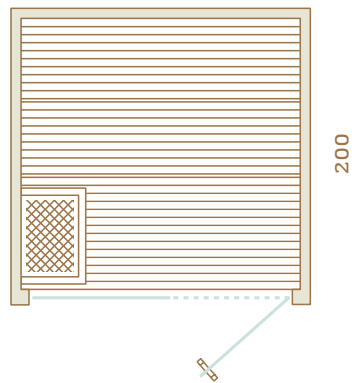

Συνιστάται για 5-6 άτομα.
Recommended for 5-6 people.

Συνιστάται για 4-5 άτομα.
Recommended for 4-5 people.

Συνιστάται για 3-4 άτομα.
Recommended for 3-4 people.