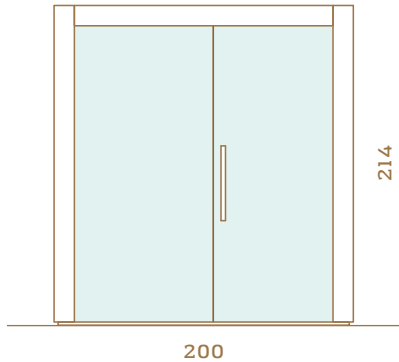

Συνιστάται για 5-6 άτομα.
Recommended for 5-6 people.

Συνιστάται για 4-5 άτομα.
Recommended for 4-5 people.

Συνιστάται για 3-4 άτομα.
Recommended for 3-4 people.