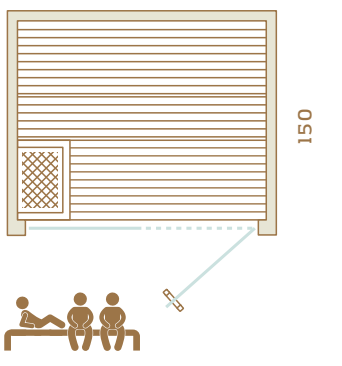

Συνιστάται για 5-6 άτομα.
Recommended for 5-6 people.

Συνιστάται για 4-5 άτομα.
Recommended for 4-5 people.

Συνιστάται για 3-4 άτομα.
Recommended for 3-4 people.

Συνιστάται για 2-3 άτομα.
Recommended for 2-3 people.

Συνιστάται για 2 άτομα.
Recommended for 2 people.