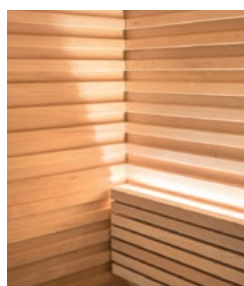

SACQUA SOURCE SA

Wellness

Κλασική Σάουνα
Traditional Saunas

Διαστάσεις (cm) Dimensions (cm)	Θερμαντήρας 4,5 kW Heater 4,5 kW		Θερμαντήρας 6,0 kW Heater 6,0 kW		Θερμαντήρας 9,0 kW Heater 9,0 kW	
	120x180	150x180	150x200	200x200	200x250	
Aspen/Alder timber	✓	✓	✓	✓	✓	
Thermo-aspen timber	✓	✓	✓	✓	✓