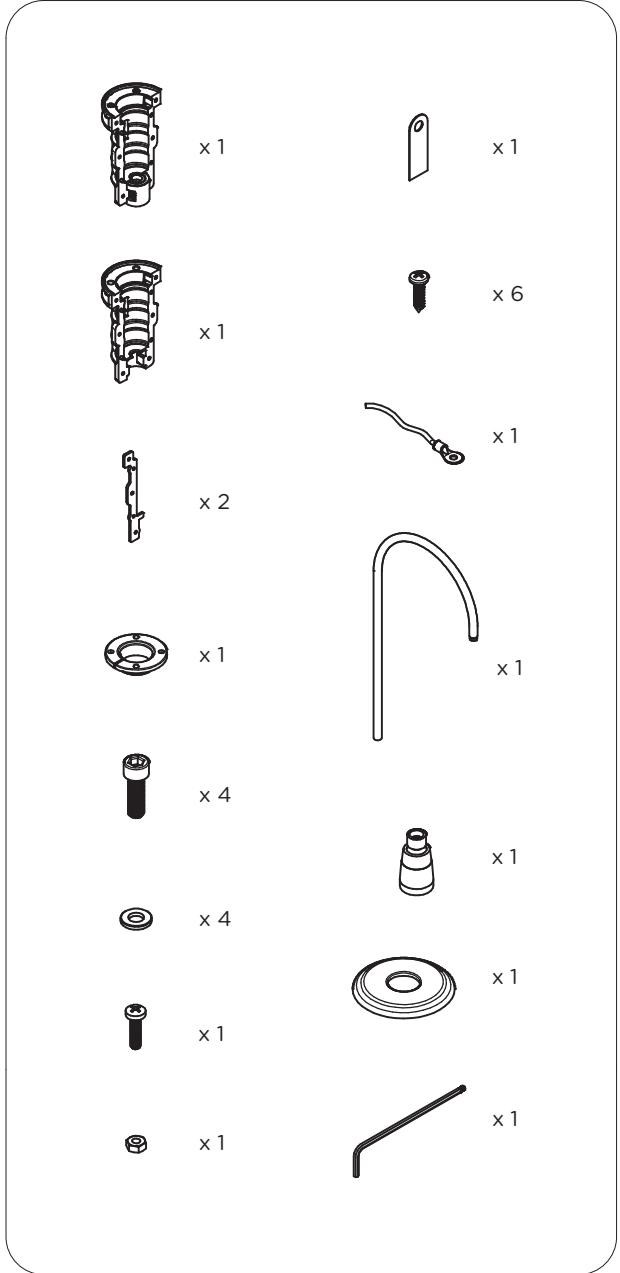

ASSEMBLY INSTRUCTIONS

MS-100 SHOWER & MSF-100 SHOWER WITH FEETWASHER

MS-100

MSF-100

1

2

3

4

5

6

7

8

9

10

11

12

13

14

15