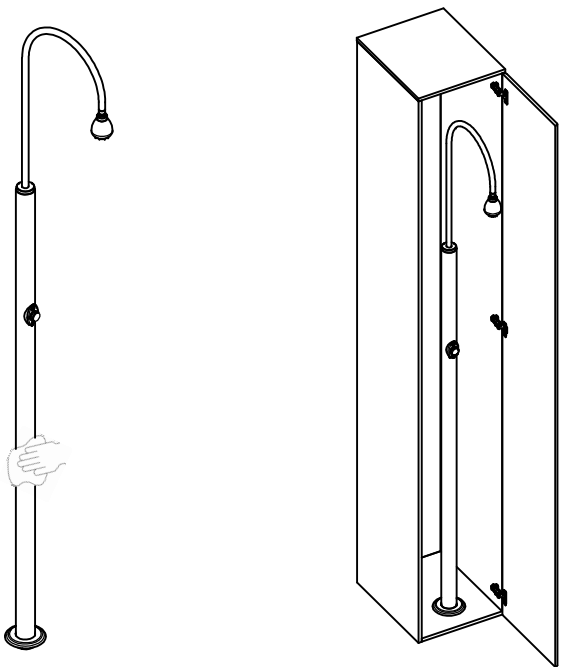

## ASSEMBLY INSTRUCTIONS

AS-100 SHOWER WITH AUTOMATIC  
CLOSURE VALVE / ANCHOR SOCKET

1

2

3

4

5

6