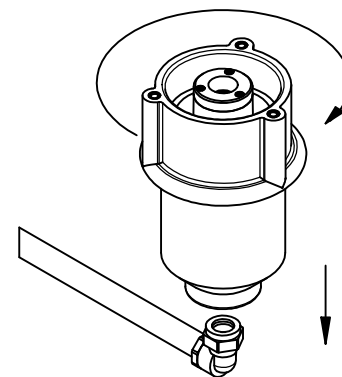

## ASSEMBLY INSTRUCTIONS

AS-100 SHOWER WITH AUTOMATIC  
CLOSURE VALVE / ANCHOR SOCKET

1

2

3

4

5

6