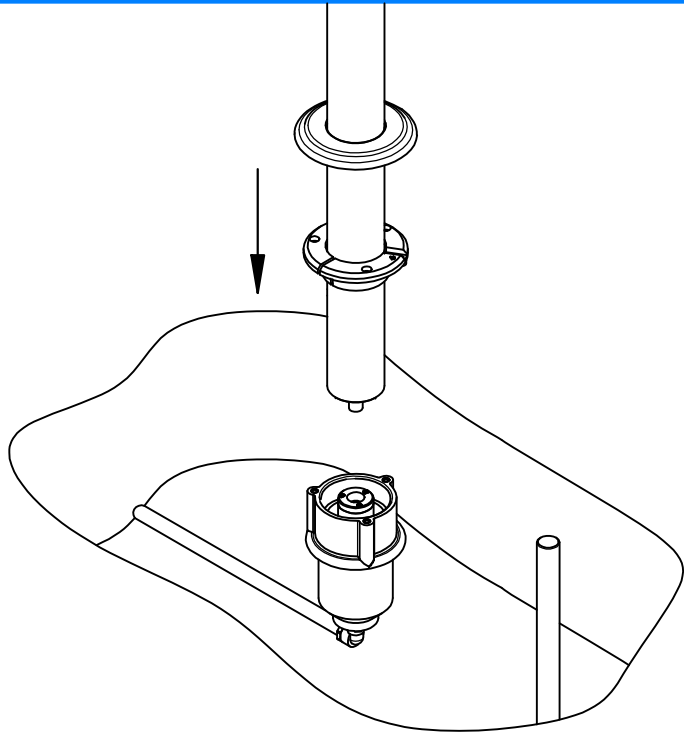

## ASSEMBLY INSTRUCTIONS

AS-100 SHOWER WITH AUTOMATIC  
CLOSURE VALVE / ANCHOR SOCKET

1

2

3

4

5

6