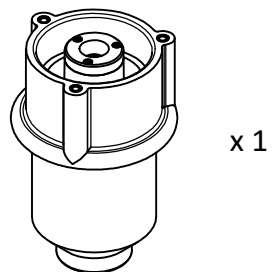

## ASSEMBLY INSTRUCTIONS

AS-100 SHOWER WITH AUTOMATIC  
CLOSURE VALVE / ANCHOR SOCKET

1

2

3

4

5

6