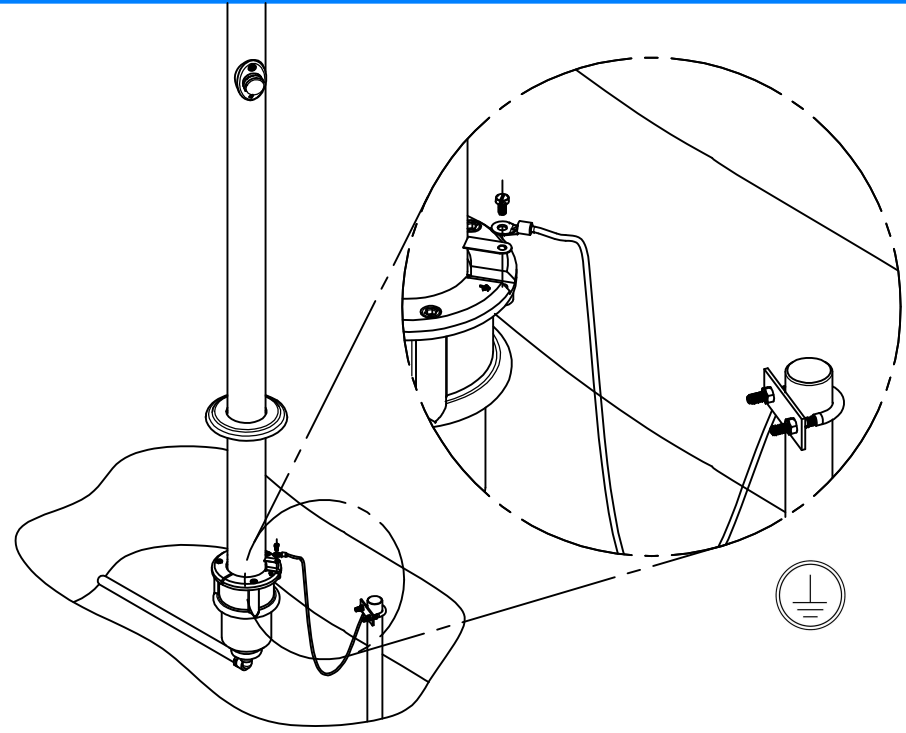

## ASSEMBLY INSTRUCTIONS

AS-100 SHOWER WITH AUTOMATIC  
CLOSURE VALVE / ANCHOR SOCKET

1

2

3

4

5

6