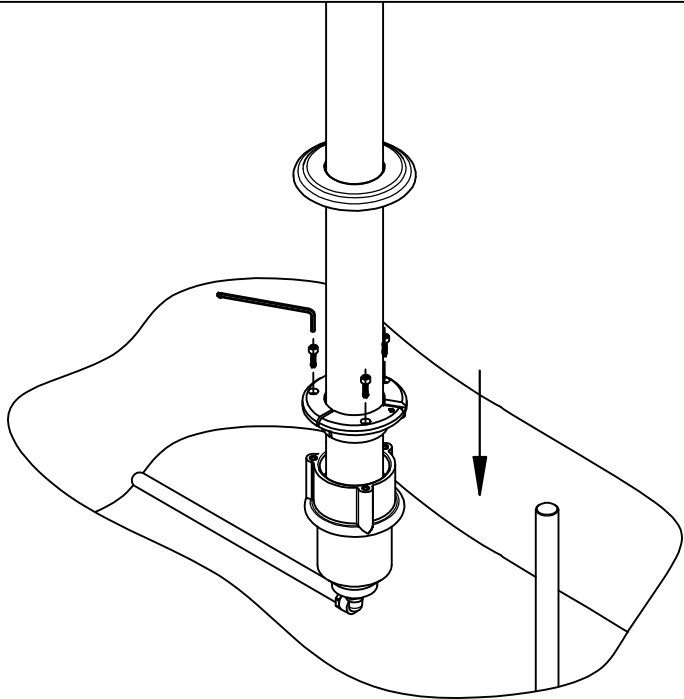

## ASSEMBLY INSTRUCTIONS

AS-100 SHOWER WITH AUTOMATIC  
CLOSURE VALVE / ANCHOR SOCKET

1

2

3

4

5

6