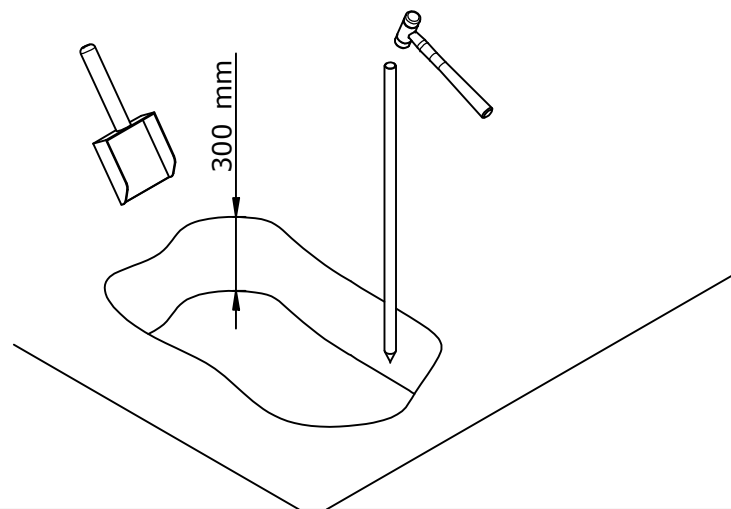

## ASSEMBLY INSTRUCTIONS

AS-100 SHOWER WITH AUTOMATIC  
CLOSURE VALVE / ANCHOR SOCKET

1

2

3

4

5

6