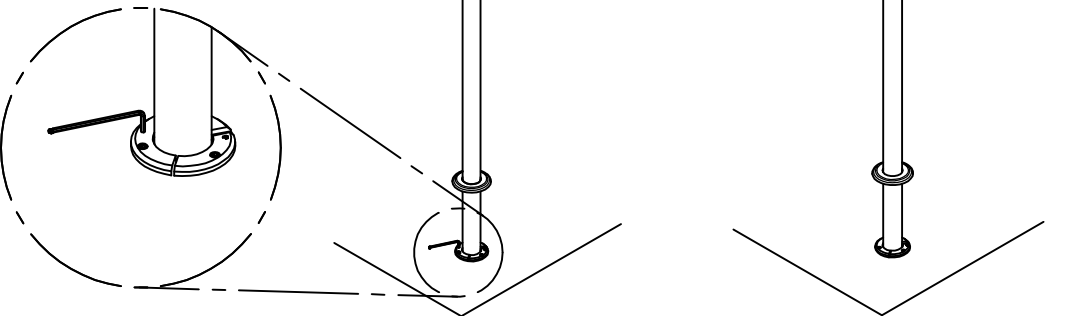

13

14

ASSEMBLY INSTRUCTIONS

AS-100 SHOWER WITH AUTOMATIC
CLOSURE VALVE / ANCHOR SOCKET