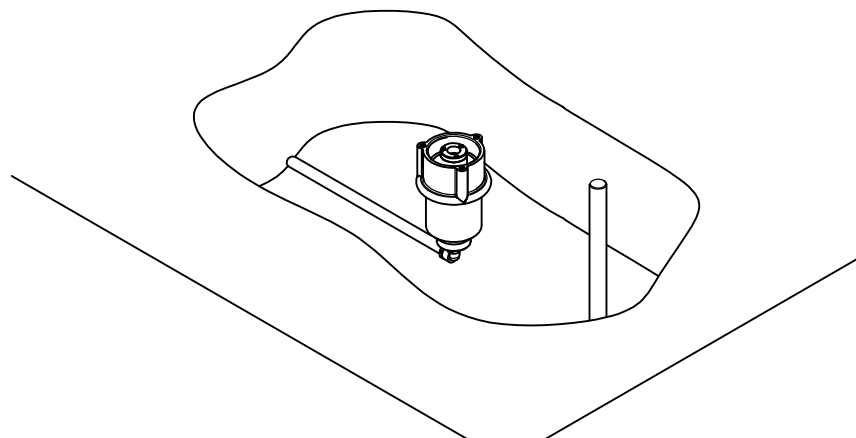

## ASSEMBLY INSTRUCTIONS

AS-100 SHOWER WITH AUTOMATIC  
CLOSURE VALVE / ANCHOR SOCKET

1

2

3

4

5

6