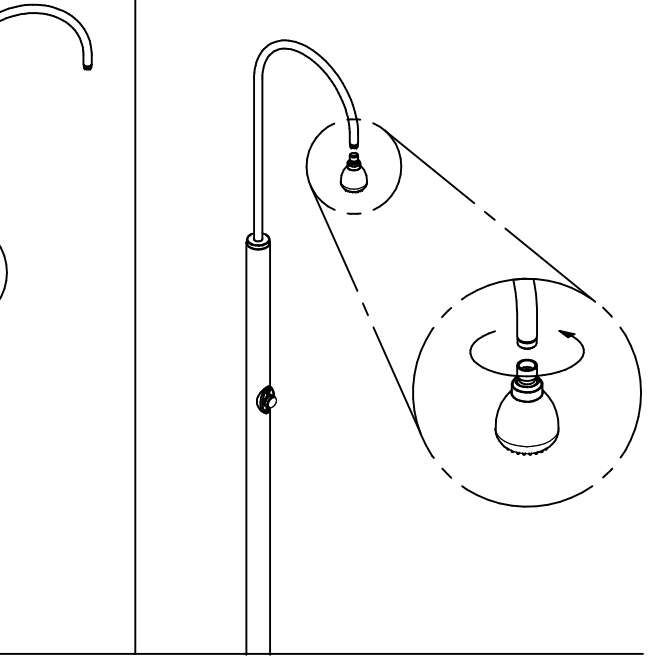

## ASSEMBLY INSTRUCTIONS

AS-100 SHOWER WITH AUTOMATIC  
CLOSURE VALVE / ANCHOR SOCKET

1

2

3

4

5

6

7

8

10

11

9

12