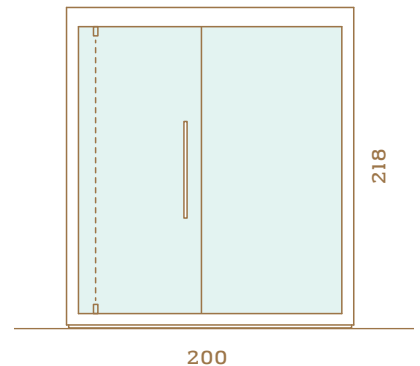

Συνιστάται για 3-4 άτομα.
Recommended for 3-4 people.