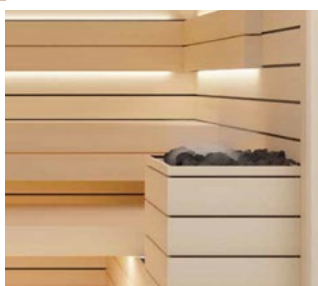

SACQUA SOURCE SA

Wellness

Κλασική Σάουνα
Traditional Saunas

Διαστάσεις (cm) Dimensions (cm)	Θερμαντήρας 4,5 kW Heater 4,5 kW		Θερμαντήρας 6,8 kW Heater 6,8 kW		Θερμαντήρας 9,0 kW Heater 9,0 kW	
	120x180	150x180	150x200	200x200	200x250	
Aspen/Alder timber	✓	✓	✓	✓	✓	
Dark thermo-alder timber	✓	✓	✓	✓	✓