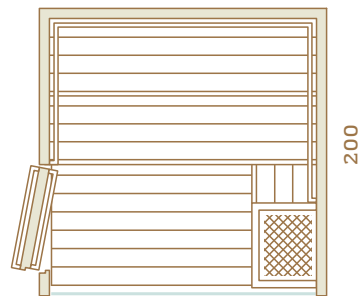

GLASS:

All glass walls and doors are made from tempered 8 mm glass. Clear, bronze or grey colours are available. Clear glass is suggested, as this best compliments the design of the sauna.

Συνιστάται για 5-6 άτομα.
Recommended for 5-6 people.