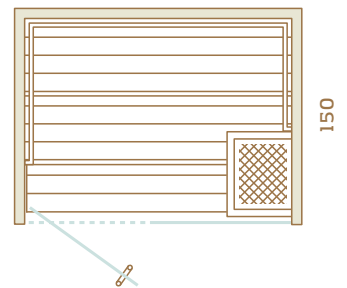

Συνιστάται για 3-4 άτομα.
Recommended for 3-4 people.