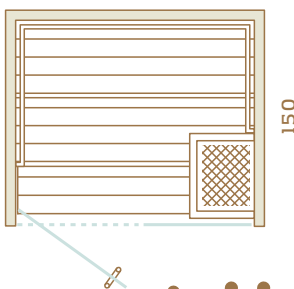

Συνιστάται για 2-3 άτομα.
Recommended for 2-3 people.