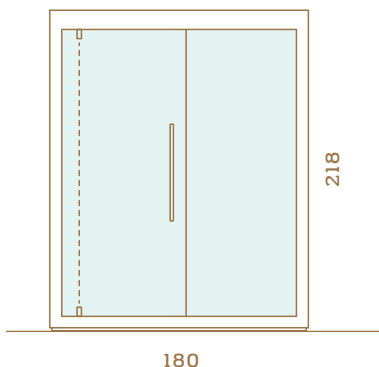

Συνιστάται για 2-3 άτομα.
Recommended for 2-3 people.