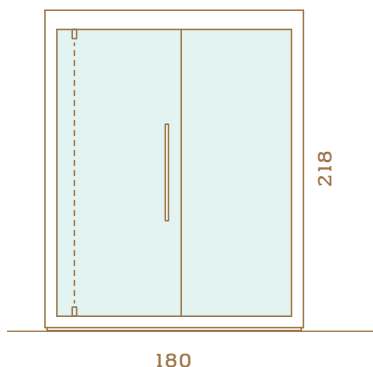

Συνιστάται για 2 άτομα.
Recommended for 2 people.