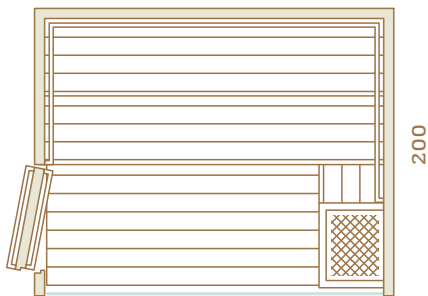

Συνιστάται για 5-6 άτομα.
Recommended for 5-6 people.