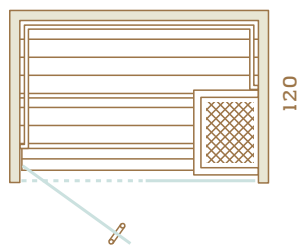

Συνιστάται για 2 άτομα.
Recommended for 2 people.