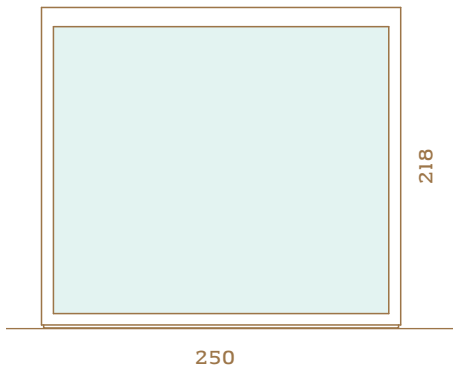

Συνιστάται για 5-6 άτομα.
Recommended for 5-6 people.