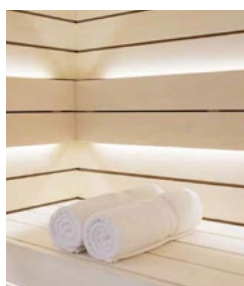

SACQUA SOURCE SA

Wellness

Κλασική Σάουνα
Traditional Saunas

Διαστάσεις (cm) Dimensions (cm)	Θερμαντήρας 4,5 kW Heater 4,5 kW		Θερμαντήρας 6,8 kW Heater 6,8 kW		Θερμαντήρας 9,0 kW Heater 9,0 kW	
	120x180	150x180	150x200	200x200	200x250	
Aspen/Alder timber	✓	✓	✓	✓	✓	
Dark thermo-alder timber	✓	✓	✓	✓	✓