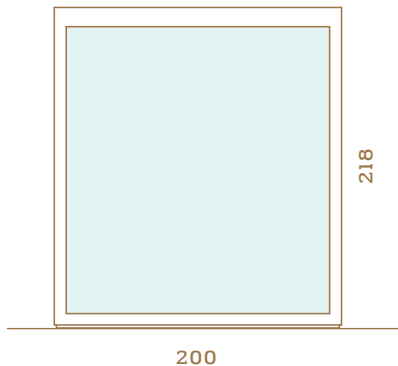

GLASS:

All glass walls and doors are made from tempered 8 mm glass. Clear, bronze or grey colours are available. Clear glass is suggested, as this best compliments the design of the sauna.

Συνιστάται για 5-6 άτομα.
Recommended for 5-6 people.