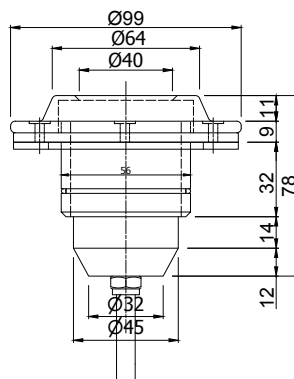

Bronze chrome plated underwater pool or spa light with a glossy finish and ideal size suited to every need. It has an MR16 LED bulb of 12V-5W cool white, warm white, or blue colour. Its small size (faceplate: $\varnothing 99$ mm) makes it perfectly suitable for a broad range of applications. It can be installed as a main source of underwater light in small swimming pools or as an auxiliary illumination unit on larger pools, or on the stairs to create an attractive luminous ambience. Manufactured in 2" male thread for screw mounting installation or in 63 mm for push mounting installation. For installation in polyester pools the light fixture is supplied with a 2" male thread and a plastic nut.

**Χαρακτηριστικά:**

- Υλικό: επιχρωμιωμένος μπρούντζος.
- Φινίρισμα: glossy.
- Βαθμός προστασίας: IP68.
- Σύνδεση: 63mm (κουμπωτό) ή 2" αρσενικό σπείρωμα (βιδωτό).
- Χρώμα φωτισμού: cool white, warm white ή μπλε.
- 1,65 m καλώδιο H07RN-F, μεγέθους 2x1 mm².
- Πάχος προσώπου: 20 mm.
- Διαστάσεις: $\varnothing 99 \times 78$ mm.
- Υποβρύχια εγκατάσταση.
- Θέση εγκατάστασης: τοίχια.
- Τύπος πισίνας: σκυροδέματος/πολυεστερική.

Specifications:

- **Material:** bronze chrome plated.
- **Finish:** glossy.
- **IP rating:** IP68.
- **Connection:** 63 mm (push mounting) or 2" male thread (screw mounting).
- **Light colour:** cool white, warm white, blue.
- 1,65 m of H07RN-F, cable size 2x1 mm².
- **Faceplate thickness:** 20 mm.
- **Dimensions:** $\varnothing 99 \times 78$ mm.
- **Underwater installation.**
- **Installation position:** wall.
- **Type of pool:** concrete/polyester.

Installation on polyester pools: The fixture is supplied with a 2" male thread and a plastic nut.