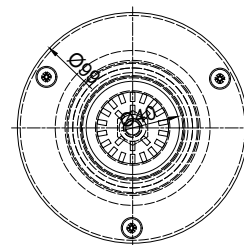

Bronze chrome plated underwater pool or spa light with a glossy finish and ideal size suited to every need. It has an MR16 LED bulb of 12V-5W cool white, warm white, or blue colour. Its small size (faceplate: $\varnothing 99$ mm) makes it perfectly suitable for a broad range of applications. It can be installed as a main source of underwater light in small swimming pools or as an auxiliary illumination unit on larger pools, or on the stairs to create an attractive luminous ambience. Manufactured in 2" male thread for screw mounting installation or in 63 mm for push mounting installation. For installation in polyester pools the light fixture is supplied with a 2" male thread and a plastic nut.

**Χαρακτηριστικά:**

- Υλικό: επιχρωμιωμένος μπρούντζος.
- Φινίρισμα: glossy.
- Βαθμός προστασίας: IP68.
- Σύνδεση: 63mm (κουμπωτό) ή 2" αρσενικό σπείρωμα (βιδωτό).
- Χρώμα φωτισμού: cool white, warm white ή μπλε.
- 1,65 m καλώδιο H07RN-F, μεγέθους 2x1 mm².
- Πάχος προσώπου: 20 mm.
- Διαστάσεις: $\varnothing 99 \times 78$ mm.
- Υποβρύχια εγκατάσταση.
- Θέση εγκατάστασης: τοίχια.
- Τύπος πισίνας: σκυροδέματος/πολυεστερική.

Specifications:

- **Material:** bronze chrome plated.
- **Finish:** glossy.
- **IP rating:** IP68.
- **Connection:** 63 mm (push mounting) or 2" male thread (screw mounting).
- **Light colour:** cool white, warm white, blue.
- 1,65 m of H07RN-F, cable size 2x1 mm².
- **Faceplate thickness:** 20 mm.
- **Dimensions:** $\varnothing 99 \times 78$ mm.
- **Underwater installation.**
- **Installation position:** wall.
- **Type of pool:** concrete/polyester.