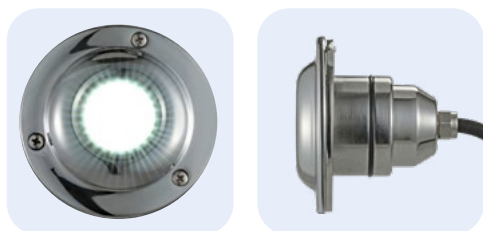

SACQUA SOURCE SA

Εξοπλισμός πισίνας | Swimming pool accessories

Φωτισμός πισίνας και εξοπλισμός
Pool lighting and equipment