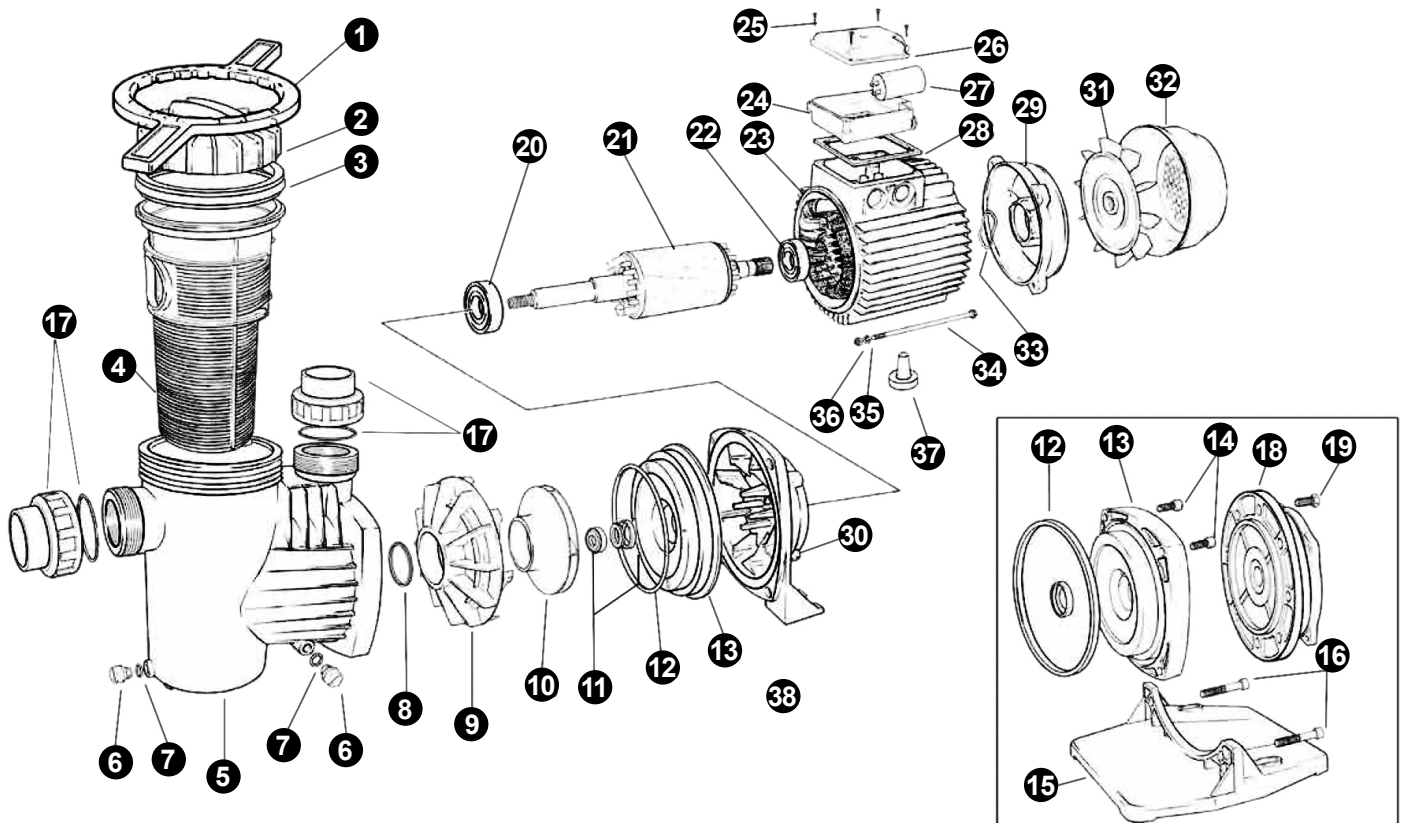

No.	Description	Quantity	Code
1	Key LIFE		92400013
2	Pre-filter cover LIFE		92400014
3	Pre-filter joint LIFE		92400015
4	Pre-filter basket LIFE		92400016
5	Pump body LIFE (yellow)		92400037
	Nut din.934 M-10 A-2 antigrip treat.		92400041
6	Draining plug MP/LIFE		92400034
7	Draining plug O'Ring (10,81x1,78) MP/LIFE		92400035
8	O'Ring (56,52x5,33) diffuser LIFE		92400033
	Diffuser LIFE 050-075		92400030
9	Diffuser LIFE 100-150		92400031
	Diffuser LIFE 200-300		92400032