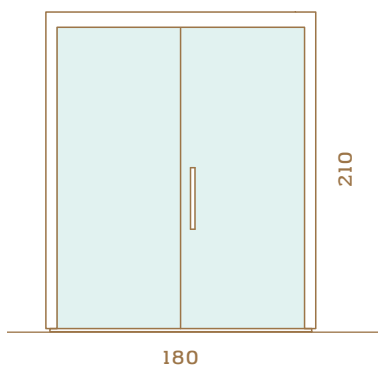

Συνιστάται για 5-6 άτομα.
Recommended for 5-6 people.

Συνιστάται για 4-5 άτομα.
Recommended for 4-5 people.

Συνιστάται για 3-4 άτομα.
Recommended for 3-4 people.

Συνιστάται για 2-3 άτομα.
Recommended for 2-3 people.

Συνιστάται για 2 άτομα.
Recommended for 2 people.