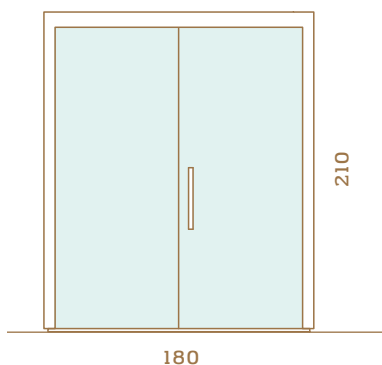

Συνιστάται για 5-6 άτομα.
Recommended for 5-6 people.

Συνιστάται για 4-5 άτομα.
Recommended for 4-5 people.

Συνιστάται για 3-4 άτομα.
Recommended for 3-4 people.

Συνιστάται για 2-3 άτομα.
Recommended for 2-3 people.

Συνιστάται για 2 άτομα.
Recommended for 2 people.