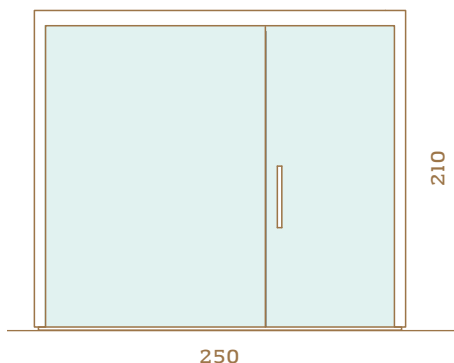

Συνιστάται για 5-6 άτομα.
Recommended for 5-6 people.

Συνιστάται για 4-5 άτομα.
Recommended for 4-5 people.

Συνιστάται για 3-4 άτομα.
Recommended for 3-4 people.