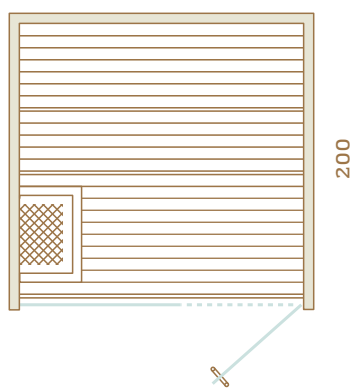

Συνιστάται για 5-6 άτομα.
Recommended for 5-6 people.

Συνιστάται για 4-5 άτομα.
Recommended for 4-5 people.

Συνιστάται για 3-4 άτομα.
Recommended for 3-4 people.