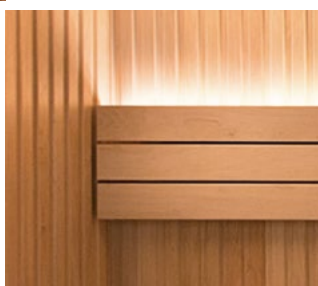

SACQUA SOURCE SA

Wellness

Κλασική Σάουνα
Traditional Saunas

Διαστάσεις (cm) Dimensions (cm)	Θερμαντήρας 4,5 kW Heater 4,5 kW		Θερμαντήρας 6,0 kW Heater 6,0 kW		Θερμαντήρας 9,0 kW Heater 9,0 kW	
	120x180	150x180	150x200	200x200	200x250	
Aspen/Alder timber	✓	✓	✓	✓	✓	
Thermo-aspen timber	✓	✓	✓	✓	✓