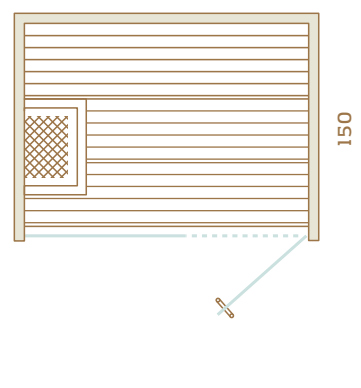

Συνιστάται για 5-6 άτομα.
Recommended for 5-6 people.

Συνιστάται για 4-5 άτομα.
Recommended for 4-5 people.

Συνιστάται για 3-4 άτομα.
Recommended for 3-4 people.