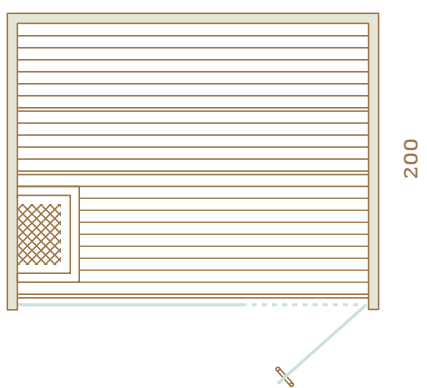

Συνιστάται για 5-6 άτομα.
Recommended for 5-6 people.

Συνιστάται για 4-5 άτομα.
Recommended for 4-5 people.

Συνιστάται για 3-4 άτομα.
Recommended for 3-4 people.