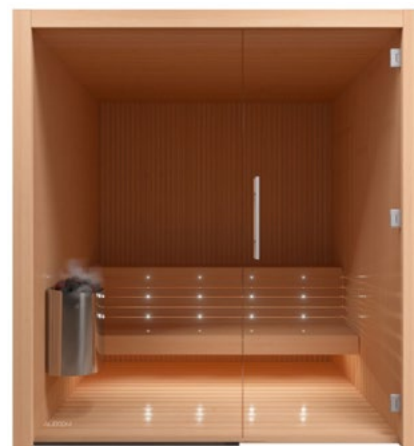

Συνιστάται για 2-3 άτομα.
Recommended for 2-3 people.

Συνιστάται για 2 άτομα.
Recommended for 2 people.

Μέγεθος απεικονιζόμενης σάουνας 200x200.
Sauna in 200x200 size.