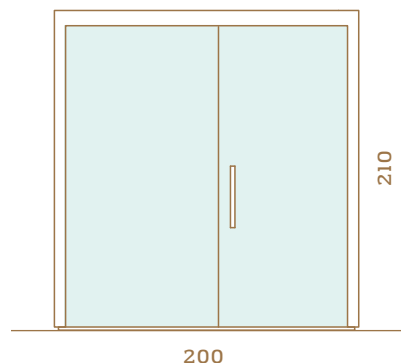

Συνιστάται για 5-6 άτομα.
Recommended for 5-6 people.

Συνιστάται για 4-5 άτομα.
Recommended for 4-5 people.

Συνιστάται για 3-4 άτομα.
Recommended for 3-4 people.