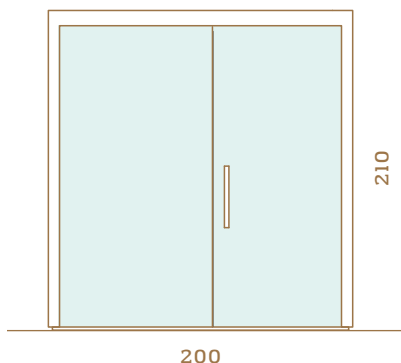

Συνιστάται για 5-6 άτομα.
Recommended for 5-6 people.

Συνιστάται για 4-5 άτομα.
Recommended for 4-5 people.

Συνιστάται για 3-4 άτομα.
Recommended for 3-4 people.